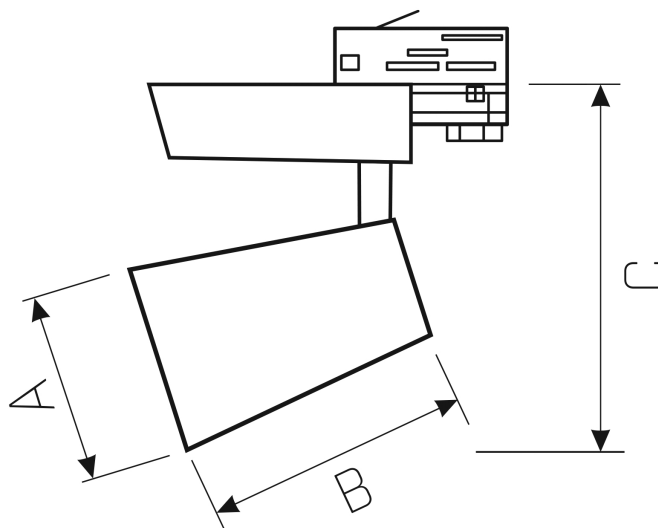

ESTRA

WOJP00328

LED luminaire ESTRA, with a power of 35 W, high light efficacy 135 lm/W. It is made of high-quality components, supported by a 5-year warranty. Lights up with neutral light - the most universal colour (4000K), which is suitable for the rooms we use on a daily basis, ensuring comfort during everyday activities. Narrow beam angle 24° gives directional light so that selected objects or surfaces can be better exposed. Designed to be mounted on a track.

Power	35 W	Voltage	230 V
Colour temperature	4000 K	Colour of light	Neutral white
Beam angle	24 °	Degree of protection (IP)	IP20

Technical data

Code	WQJP00328
Power	35 W
Nominal current	167.4 mA
Voltage	230 V
Energy consumption	35 kWh/1000h
Frequency	50HZ Hz
Protection class	I
Power supply included	+
Manufacturer of power supply	TRIDONIC
Power factor	0.93
Useful luminous flux*	4725 lm (360°)
Luminous flux**	3500 lm (360°)
Lamp efficacy	135 lm/W
Colour temperature	4000 K
Colour of light	Neutral white
Beam angle	24 °
RA	80
Light source included	+
Producer of LED diodes	CREE
Uniformity of color SDCM max	3
Dimmable	OPC
Working temperature range	-20/+40 °
Lifespan	50000 h
Housing material	Aluminum
Degree of protection (IP)	IP20
Colour	White
Dimension (AxBxC)	109x130x190 mm
For use	Inside
Assembly method	on track
Application	Inside
Made in	PL