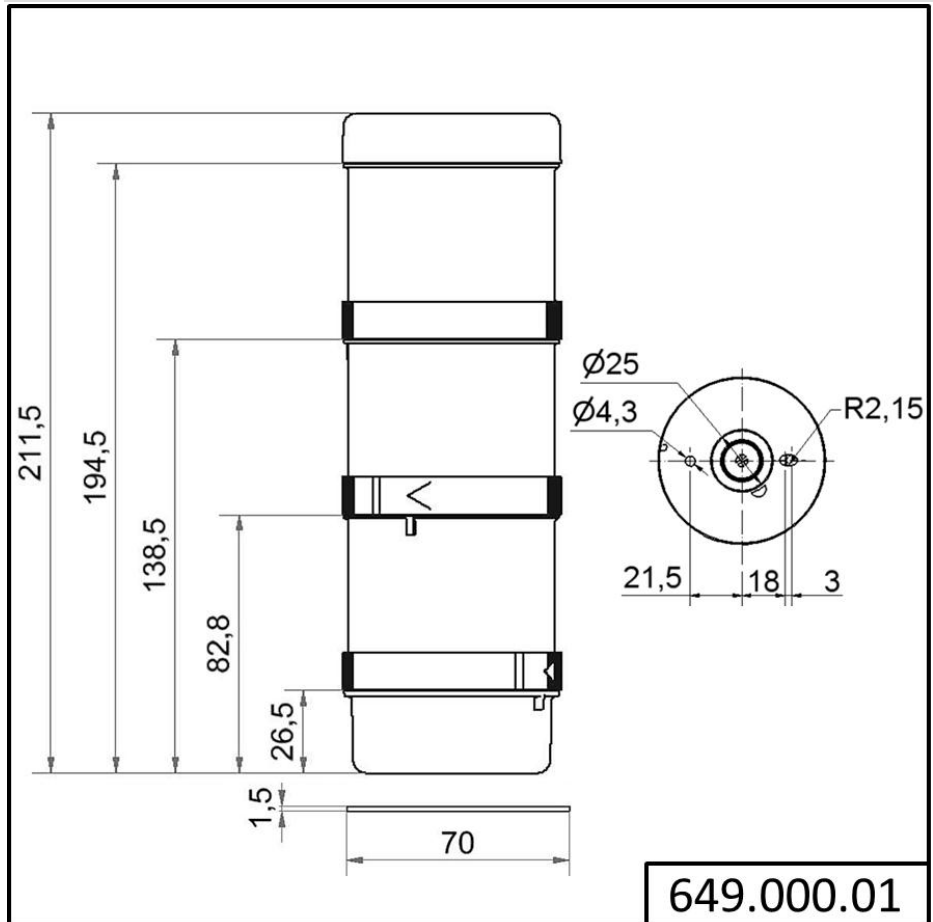

Modular Signal Towers / KombiSIGN 72

KS72 Classic BWM 24VAC/DC GN/YE/RD

DRAWING

For additional installation and mounting information, refer to the appropriate user guide at www.werma.com. This printed copy is for information only and is subject to alteration.