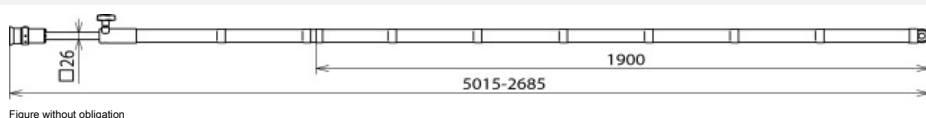

ESTC SQL RW 5000 (769 502)

Type	ESTC SQL RW 5000
Part No.	769 502
Total length ($l_{G \max}$ / $l_{G \min}$)	5015 / 2685 mm
Handle length (l_H)	1900 mm
Max. load on the operating head ($l_{G \max}$ / $l_{G \min}$)	10 / 20 kg
DB drawing No.	3 Ebgw 01.52
DB material No.	157 533
Material (insulating tube)	Glass-fibre reinforced polyester tube
Material (star knob)	Aluminium alloy
End fitting	Aluminium / rubber eye
Standard	EN/IEC 61230 (DIN VDE 0683-100)
Temperature range	-25 °C ... +55 °C
Weight	4,54 kg
Customs tariff number	82055980
GTIN	4013364004542
PU	1 Stk