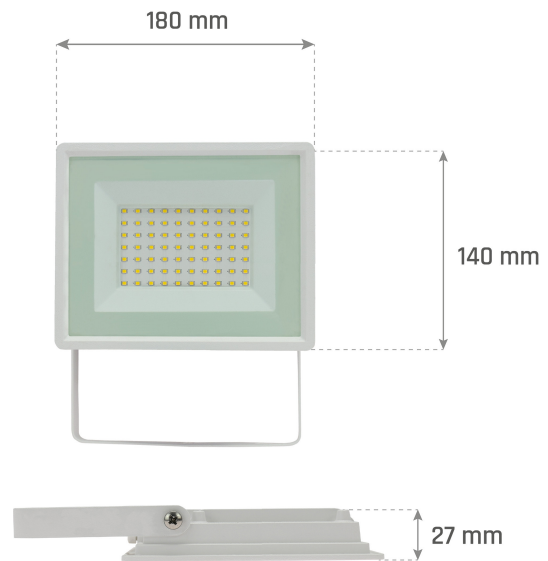

NOCTIS LUX 3

SLI029055WW_PW

See
more

Floodlight NOCTIS LUX 3, with a power of 50 W. It has a very high degree of protection IP65, providing protection against the ingress of dust and water jets. IK07 class provides impact resistance. It shines with a warm light (3000K). Designed for surface mounting.

IP65

IK07

Power	50 W	Voltage	230 V
Luminous flux*	4300 lm (120°)	Colour temperature	3000 K
Colour of light	WW	Beam angle	100 °
IK	07	Degree of protection (IP)	IP65

Technical data

Code	SLI029055WW_PW
Power	50 W
Nominal current	220 mA
Voltage	230 V
Energy consumption	50 kWh/1000h
Frequency	50HZ Hz
Protection class	I
Power supply included	+
Power factor	0.9
Useful luminous flux*	4300 lm (120°)
Luminous flux**	4300 lm (360°)
Lamp efficacy	86 lm/W
Colour temperature	3000 K
Colour of light	WW
Beam angle	100 °
RA	>70
Uniformity of color SDCM max	5
Dimmable	No
Working temperature range	-20/+40 °
Lifespan	17000 h
Housing material	Aluminum, GLASS
IK	07
Degree of protection (IP)	IP65
Colour	White
Dimension (AxBxC)	180x140x27 mm
For use	Outside
Assembly method	On the ceiling
Application	EXT
Made in	PRC