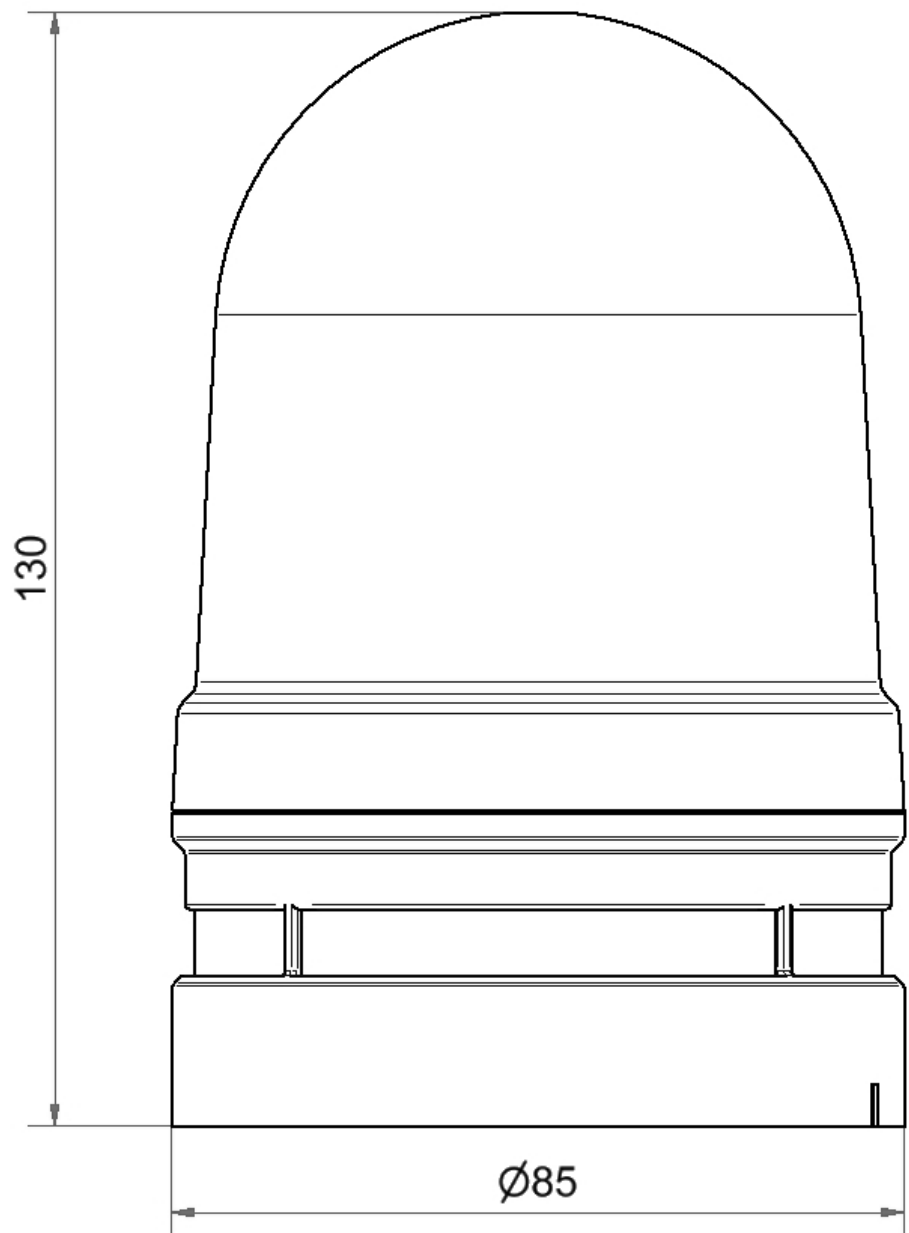

Midi / EvoSIGNAL

Midi TwinLIGHT Combi 115-230VAC YE

DRAWING

For additional installation and mounting information, refer to the appropriate user guide at www.werma.com. This printed copy is for information only and is subject to alteration.