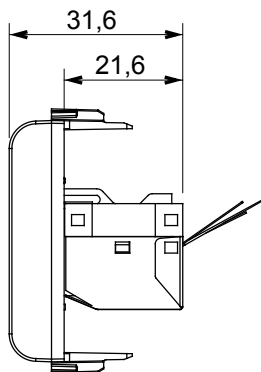

Product Data Sheet

GW11422

CHORUSMART - Domestic range

Wide range of control devices, sockets for power supply (conforming to national and international standards) signal pick-up, climate control, comfort management, technical alarm signalling and emergency lighting management. The ChoruSmart modular devices are available in five colours, glossy white, satin white, natural beige, satin black and lacquered titanium and in various sizes from 1/2, 1, 2 and 3 modules. Thanks to the mounting supports for rectangular, square and round boxes, endless combinations can be created with the ChoruSmart range of plates.

Category	Data socket	Description	RJ45
Colour	Ivory	Use category	5e
Cables	FTP	Connection	Toolless
Number pairs	4	Standard	EN 60603-7-3
No. modules	1	Material	Technopolymer

DIMENSIONAL

STANDARDS/APPROVALS