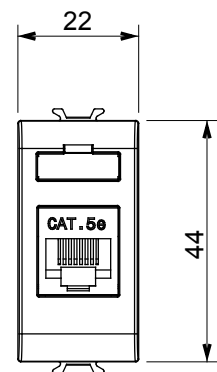

Product Data Sheet

GW11422

CHORUSMART - Domestic range

Wide range of control devices, sockets for power supply (conforming to national and international standards) signal pick-up, climate control, comfort management, technical alarm signalling and emergency lighting management. The ChoruSmart modular devices are available in five colours, glossy white, satin white, natural beige, satin black and lacquered titanium and in various sizes from 1/2, 1, 2 and 3 modules. Thanks to the mounting supports for rectangular, square and round boxes, endless combinations can be created with the ChoruSmart range of plates.

Category	Data socket	Description	RJ45
Colour	Ivory	Use category	5e
Cables	FTP	Connection	Toolless
Number pairs	4	Standard	EN 60603-7-3
No. modules	1	Material	Technopolymer

DIMENSIONAL

STANDARDS/APPROVALS