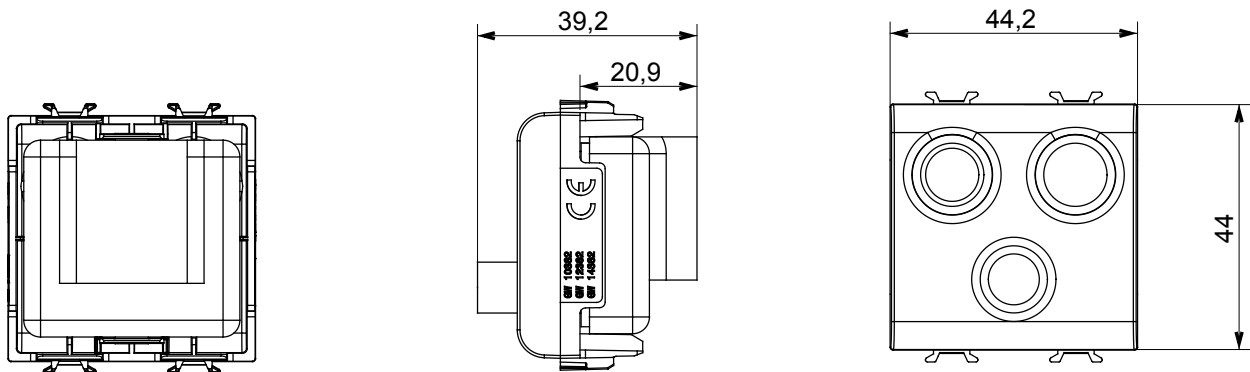

Product Data Sheet

GW11382

CHORUSMART - Domestic range

Wide range of control devices, sockets for power supply (conforming to national and international standards) signal pick-up, climate control, comfort management, technical alarm signalling and emergency lighting management. The ChoruSmart modular devices are available in five colours, glossy white, satin white, natural beige, satin black and lacquered titanium and in various sizes from 1/2, 1, 2 and 3 modules. Thanks to the mounting supports for rectangular, square and round boxes, endless combinations can be created with the ChoruSmart range of plates.

Category	TV/FM/SAT socket-outlet	Description	Direct
Colour	Ivory	Attenuation	0 dB
Connectors	TV-FM-SAT	Standard	EN 60728-4; IEC 61169-2; IEC 61169-24
No. modules	2	Cable fixing	With screw
Case	Pressure casting zamak metal body	Material	Technopolymer

DIMENSIONAL

STANDARDS/APPROVALS