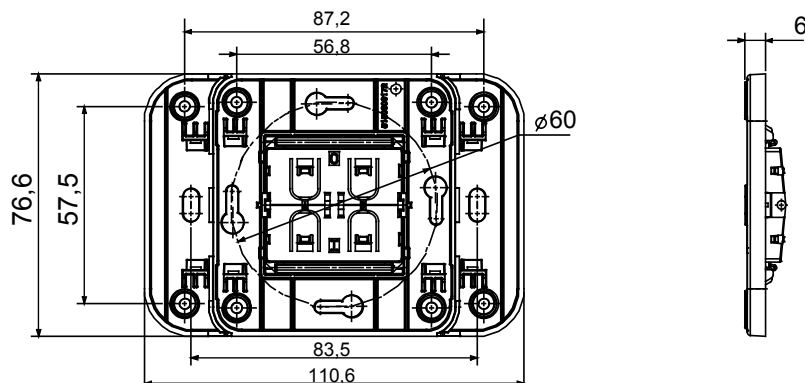

Product Data Sheet

GWA1291

Connected SMART HOME

Wireless connected device with Zigbee protocol from the ChoruSmart system that can be with Home Gateway for "CONNECTED SMART HOME" solutions, for residential and small offices, both for new builds and renovations. Zigbee technology is a secure and reliable technology in which data is encrypted and every node in the network ensures reachability across all devices (mesh network).

Power supply	None	No. of channels	4
No. modules	2	Radio connections	Zigbee (IEEE 802.15.4)
Standard	2014/35/EU, 2014/30/EU, 2014/53/EU, 2011/65/EU, EN 62368-1, EN 303 446-1, EN 301 489-1, EN 301 489-17, EN 55032, EN 55035, EN 300 328, EN 62479	Working temperature	-5 ± +45 °C
Relative humidity (non-condensative)	Max 93%	Power output Zigbee	7 dBm
Category	4-channel push-button control panel	IP degree	IP20
Local control	Via 4 front push buttons (to complete with button key)	Installation	Flush- or wall-mounting

DIMENSIONAL

TECHNICAL SYMBOLOGY

IP

IP20

STANDARDS/APPROVALS