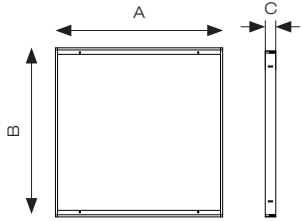

Surface Mounting Frames for Recessed Panels

- Robust powder coated white steel frame construction
- Frame sizes available for the following recessed LED panel sizes*:- 600x600, 1200x600 and 1200x300
- Only applicable for use with Endurance LED and Pace LED recessed panel ranges
 AERMLED/30/SMF for use with:- AERMLED2/30/** p518 and APACLED1/30/** p507
 AERMLED/60/SMF for use with:- AERMLED3/60/** p508, AERMLED2/60/** p514
 APACLED1/60/** p504, APACLED2/60/CCT p512
 AERMLED/120/SMF for use with:- AERMLED3/120/** p510, AERMLED2/120/** p517 and APACLED1/120/** p506

AERMLED/30/SMF fitted with AERMLED2/30/CW

AERMLED/60/SMF fitted with AERMLED3/60/CW

AERMLED/120/SMF fitted with AERMLED3/120/CW

CODE	DESCRIPTION	IP	A	B	C	TRADE
AERMLED/30/SMF	1200x300 Surface Mounting Frame		1213mm	313mm	73mm	£56.00
AERMLED/60/SMF	600x600 Surface Mounting Frame	IP20	601mm	601mm	96mm	£43.65
AERMLED/120/SMF	1200x600 Surface Mounting Frame		1213mm	613mm	73mm	£61.50