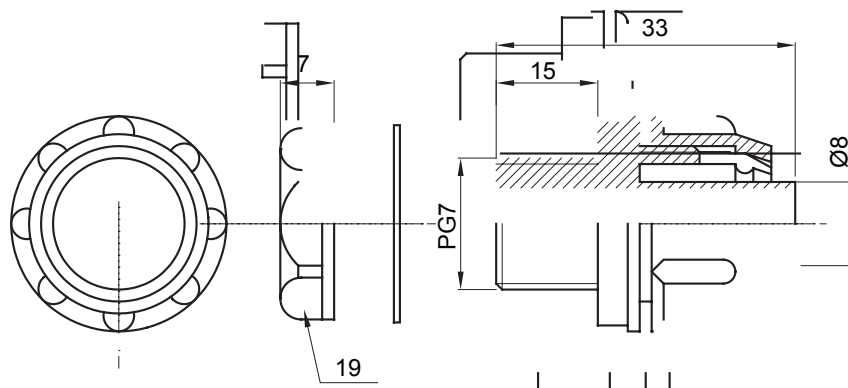

## DX56408

DF Range

Straight and revolving coupling device for sheath with IP54 protection degree.

Colour	Grey RAL 7035	IP degree	IP54
PG pitch	7	Sheath Ø (mm)	8
Type	Fixed	Electrocod	210

### DIMENSIONAL