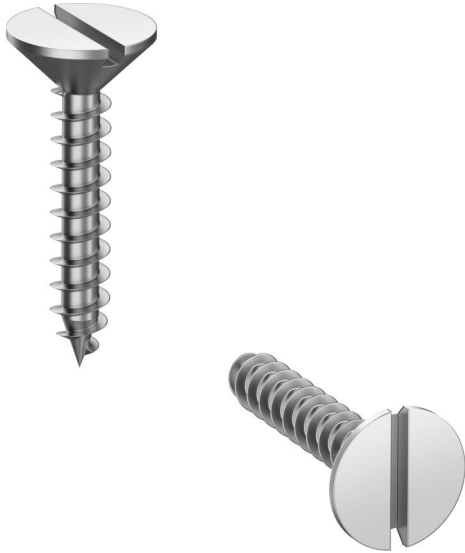

Installation screw

ES-CR

ES-CR

Installation screw

Productnumber: 97416001

Dimensions: 3,2 x 20 x 3,2 mm

Equipment mounting screw for British Standard

Mounting screw, 3,2 x 20 mm, special screw in combination with U 120 GRO-3-CR, for fixing a UK-typical mounting kit "Ceiling-Rose"

Technical Data

Dimensions

Width:	3.2 mm
Length:	20 mm
Height:	3.2 mm
Weight:	0.001 kg

Sales Information

EAN:	4013902686612
Packing Unit Code:	C62
ETIM Class:	EC002328
Custom tariff number:	73181562