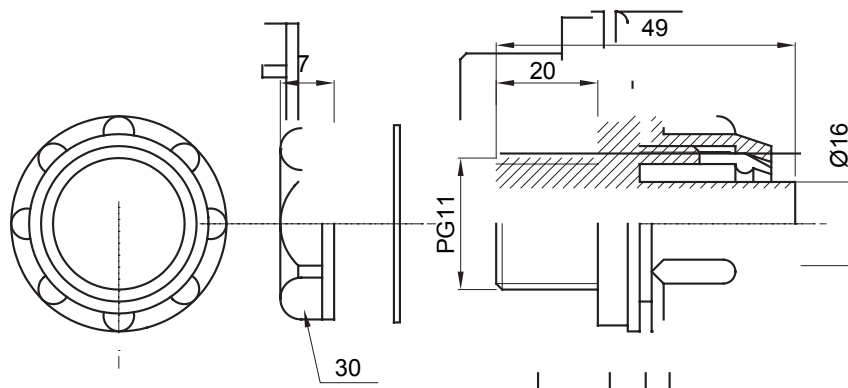

Straight and revolving coupling device for sheath with IP54 protection degree.

| | | | |
|----------|---------------|---------------|------|
| Colour | Grey RAL 7035 | IP degree | IP54 |
| PG pitch | 11 | Sheath Ø (mm) | 16 |
| Type | Fixed | Electrocod | 210 |

DIMENSIONAL

TECHNICAL SYMBOLOGY

IP

IP54

STANDARDS/APPROVALS