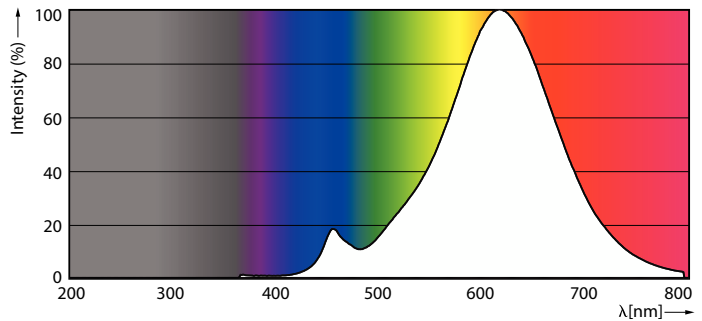

Photometric data

Spectral Power Distribution Colour - CorePro LEDBulbND 7-60W E27 ST64 827CL G