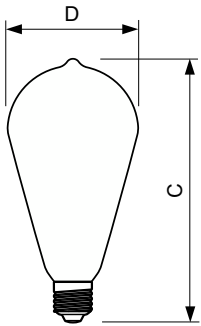

CorePro Glass LED bulbs

Controls and Dimming

Dimmable	No

Mechanical and Housing

Bulb Finish	Clear
Bulb Shape	ST64
Net Weight (Piece)	0.048 kg

Approval and Application

Energy Efficiency Class	E
Energy Consumption kWh/1000 h	7 kWh
EPREL Registration Number	1825162
CE mark	Yes
EU RoHS compliant	Yes
EyeComfort	Yes
Flickering value (PstLM) - Flickering value as per EN 61000-3-3	1
Stroboscopic effect visibility measure (SVM)	0.9

Application Conditions

can it be used in closed luminaires	No

Product Data

Order product name	CorePro LEDBulbND 7-60W E27 ST64 827CL G
Full product name	CorePro LEDBulbND 7-60W E27 ST64 827CL G
Full product code	871951434675800
Order code	929001387692
Material Nr. (12NC)	929001387692
Numerator - Quantity Per Pack	1
EAN/UPC - Product/Case	8719514346758
Numerator - Packs per outer box	10
EAN/UPC - Case	8719514346765

Dimensional drawing

Product	D	C
CorePro LEDBulbND 7-60W E27 ST64 827CL G	64 mm	140 mm