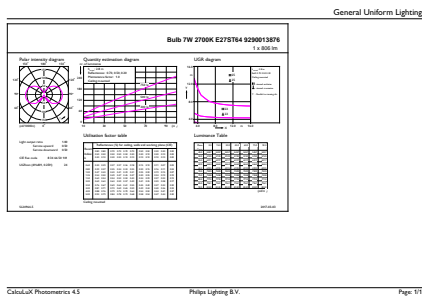

Photometric data

General uniform lighting - CorePro LEDBulbND 7-60W E27 ST64 827CL G