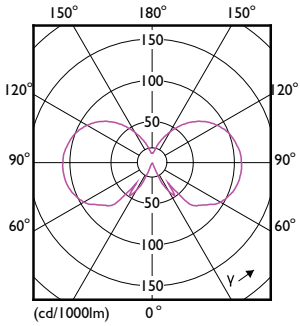

CorePro Glass LED bulbs

Photometric data

Light Distribution Diagram - CorePro LEDBulbND 7-60W E27 ST64 827CL G