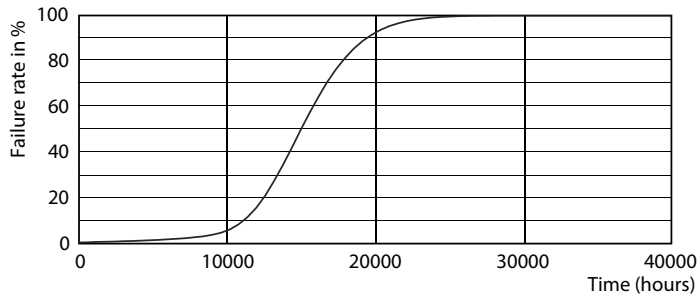

Lifetime

Life Expectancy Diagram