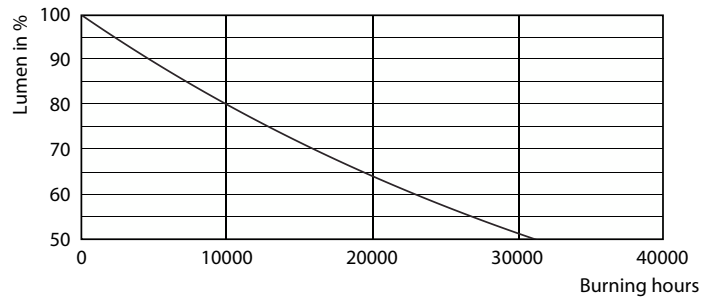

Lumen Maintenance Diagram - CorePro LEDBulbND 7-60W E27 ST64 827CL G