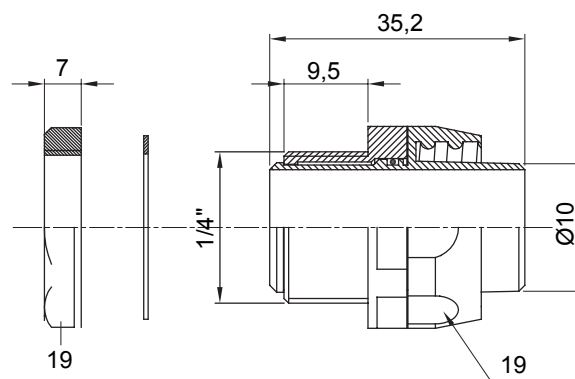

Product Data Sheet

DX54210

DF Range

Straight and revolving coupling device for sheath with IP54 protection degree.

Colour	Grey RAL 7035	IP degree	IP54
GAS pitch	1/4"	Sheath Ø (mm)	10
Type	Revolving	Electrocod	210

DIMENSIONAL

TECHNICAL SYMBOLOGY

IP

IP54

STANDARDS/APPROVALS