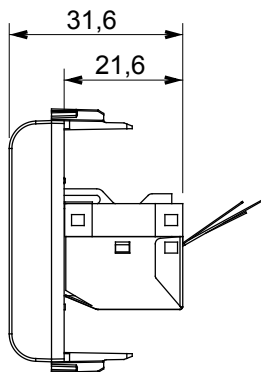

## GW13422

CHORUSMART - domestic range

Wide range of control devices, sockets for power supply (conforming to national and international standards) signal pick-up, climate control, comfort management, technical alarm signalling and emergency lighting management. The ChoruSmart modular devices are available in five colours, glossy white, satin white, natural beige, satin black and lacquered titanium and in various sizes from 1/2, 1, 2 and 3 modules. Thanks to the mounting supports for rectangular, square and round boxes, endless combinations can be created with the ChoruSmart range of plates.

Category	Data socket	Description	RJ45
Colour	Natural satin beige	Use category	5e
Cables	FTP	Connection	Toolless
Number pairs	4	Standard	EN 60603-7-3
No. modules	1	Electrocod	3722
Material	Technopolymer		

### DIMENSIONAL