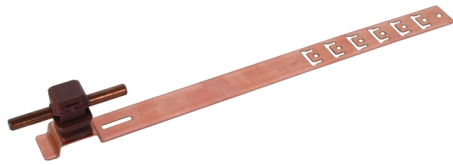

DLH US 8 H16 L335 BR GALCU (204 157)

Figure without obligation

Type	DLH US 8 H16 L335 BR GALCU
Part No.	204 157
Material of roof conductor holder	Cu
Length of brace (l1)	335 mm
Height of conductor holder	16 mm
Material of conductor holder	plastic
Colour of conductor holder	brown •
Conductor support Rd	8 mm
Type of conductor holder	DEHNSnap
Conductor routing	loose
Brace type	with preformed bending points
Fixing possibilities	hook locking, angling, nailing
Type of roofing	pantiled roofs
Female thread	M6
Weight	83 g
Customs tariff number	85389099
GTIN	4013364042520
PU	50 Stk