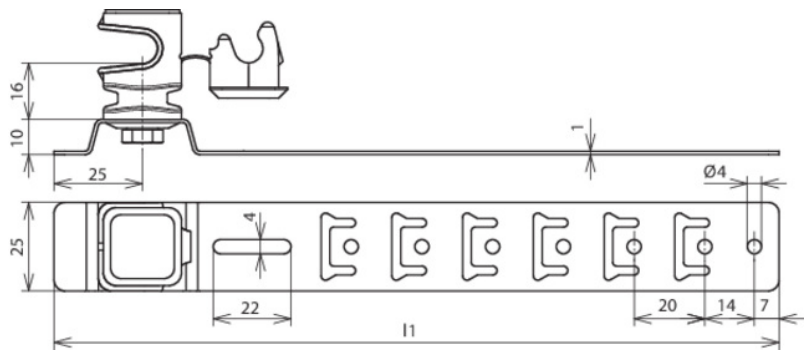

DLH US 8 H16 L335 BR GALCU (204 157)

Figure without obligation

Type	DLH US 8 H16 L335 BR GALCU
Part No.	204 157
Material of roof conductor holder	Cu
Length of brace (l1)	335 mm
Height of conductor holder	16 mm
Material of conductor holder	plastic
Colour of conductor holder	brown •
Conductor support Rd	8 mm
Type of conductor holder	DEHNSnap
Conductor routing	loose
Brace type	with preformed bending points
Fixing possibilities	hook locking, angling, nailing
Type of roofing	pantiled roofs
Female thread	M6
Weight	83 g
Customs tariff number	85389099
GTIN	4013364042520
PU	50 Stk