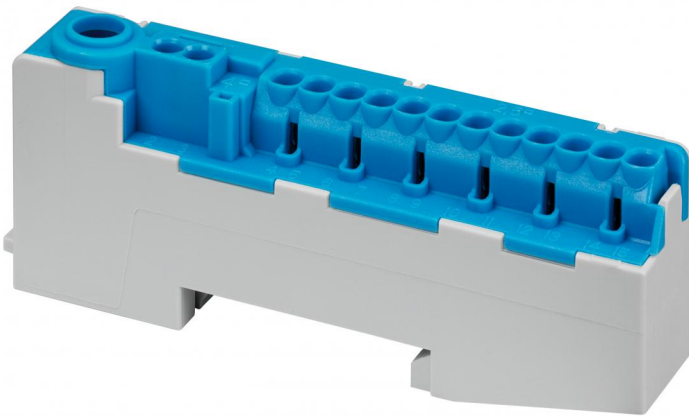

Plug clamps

KLS N 1/14-SL

KLS N 1/14-SL

Plug clamps

Productnumber: 79032101

Dimensions: 94 x 35 x 17 mm

Terminal, for rigid conductors, 15 clamping points, 1 screwable clamping point 25 mm² (1.5-25 mm² re, 1-16 mm² rf+AD), 2 screwless clamping points 4 mm² (1-4 mm² re, 1-2.5 mm² rf+AD), 12 screwless clamping points 2.5 mm² (1-2.5 mm² re, 0.75-1.5 mm² rf+AD), for assembly on 35 mm DIN mounting rail, for current carrying capacity of 76 A

Blue

Technical Data

electrical characteristics

Number of poles:	1
------------------	---

Dimensions

Width:	94 mm
--------	-------

Length:	35 mm
---------	-------

Height:	17 mm
---------	-------