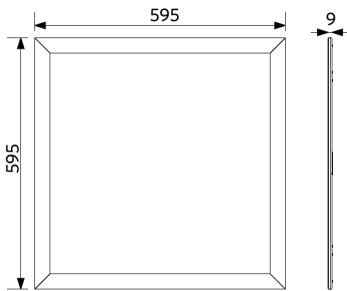

Technical Specifications

Lifetime (L70)	100,000 h
Lifetime (L80)	70,000 h
Lifetime (L90)	50,000 h
On-/Off-cycles	100,000
Colour consistency (SDCM)	3
Dimmability	On-Off / DALI / 1-10V / BLE2
Beam angle	85°
Finishing	White RAL9003
UGR	≤ 19
IP front side	IP20 (TW) / IP54
IP recessed part	IP20
Impact strength	IK04
Protection class	II
Risk group (EN 62471)	RG0
With control gear	Yes
Glow wire test	650°C
Power factor	≥ 0.9

Electrical Supply

Frequency	50/60 Hz
Nominal voltage	220-240 V
DC input voltage	See catalogue appendix Connection Specifications
230V Cable length	1 m

Mechanical Properties

Housing material	Aluminium
Optical material	PMMA
Cover material	Polystyrene (PS)

Ambient Conditions

Operating temperature	-20-+40°C
Application temperature	+25°C
Storage environment	-25-+50°C

Dimensional Drawing (mm)

LEDPanelRc-S5 Sq595