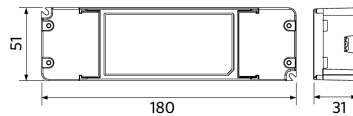

Ambient Conditions

Operating temperature	-20-+40°C
Application temperature	+25°C
Storage environment	-25-+50°C

Dimensional Drawing (mm)

LEDPanelRc-S5 Sq595

LEDPanelRc-S5 Re295

LEDPanelRc-S5
Driver On/Off

LEDPanelRc-S5
Driver Dim