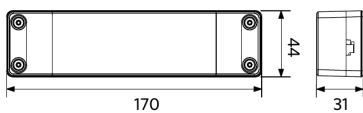

Ambient Conditions

Operating temperature	-20-+40°C
Application temperature	+25°C
Storage environment	-25-+50°C

Dimensional Drawing (mm)

LEDPanelRc-S5 Sq595

LEDPanelRc-S5 Re295

LEDPanelRc-S5
Driver On/Off

LEDPanelRc-S5
Driver Dim