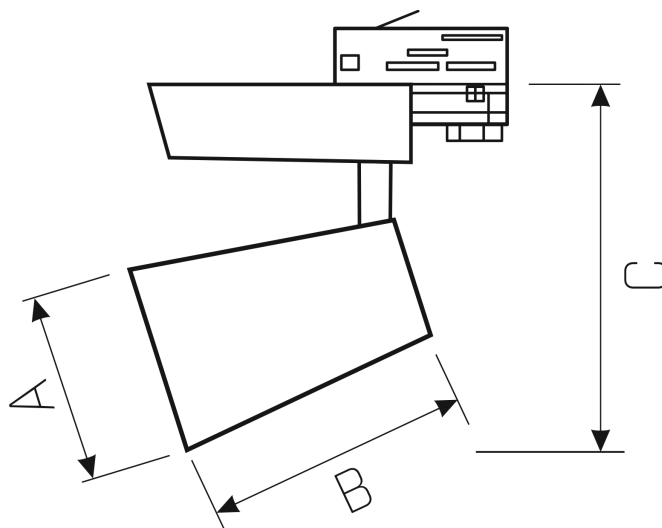

# ESTRA

WOJP00335

LED luminaire ESTRA, with a power of 27 W, high light efficacy 140 lm/W. It is made of high-quality components, supported by a 5-year warranty. Lights up with neutral light - the most universal colour (4000K), which is suitable for the rooms we use on a daily basis, ensuring comfort during everyday activities. Narrow beam angle 40° gives directional light so that selected objects or surfaces can be better exposed. Designed to be mounted on a track.

Power	<b>27 W</b>	Voltage	<b>230 V</b>
Colour temperature	<b>4000 K</b>	Colour of light	<b>Neutral white</b>
Beam angle	<b>40 °</b>	Degree of protection (IP)	<b>IP20</b>

## Technical data

Code	WQJP00335
Power	27 W
Nominal current	129.1 mA
Voltage	230 V
Energy consumption	27 kWh/1000h
Frequency	50HZ Hz
Protection class	I
Power supply included	+
Manufacturer of power supply	TCI
Power factor	0.93
Useful luminous flux*	3780 lm (360°)
Luminous flux**	2970 lm (360°)
Lamp efficacy	140 lm/W
Colour temperature	4000 K
Colour of light	Neutral white
Beam angle	40 °
RA	80
Light source included	+
Producer of LED diodes	CREE
Uniformity of color SDCM max	3
Dimmable	OPC
Working temperature range	-20/+40 °
Lifespan	50000 h
Housing material	Aluminum
Degree of protection (IP)	IP20
Colour	White
Dimension (AxBxC)	109x130x190 mm
For use	Inside
Assembly method	on track
Application	Inside
Made in	PL