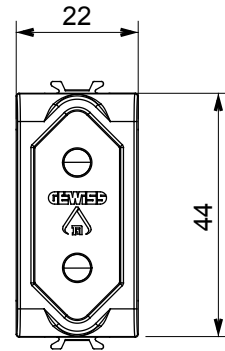

Wide range of control devices, sockets for power supply (conforming to national and international standards) signal pick-up, climate control, comfort management, technical alarm signalling and emergency lighting management. The ChoruSmart modular devices are available in five colours, glossy white, satin white, natural beige, satin black and lacquered titanium and in various sizes from 1/2, 1, 2 and 3 modules. Thanks to the mounting supports for rectangular, square and round boxes, endless combinations can be created with the ChoruSmart range of plates.

Category	Socket-outlet	Description	2P - 10 A
Colour	Glossy Titanium	Voltage	250 V ac
Standard	Israeli	Characteristics	With safety shields
For plug pins	Round Ø 4 mm	Wiring terminals	With screw
Standard	IEC 60884-1	Resistance at test voltage	2000 V at 50 Hz for 1 minute
Insulation resistance	> 5 MOhm	Prolonged operation socket (no.of position changes)	10.000 at In 250 V ac cosØ=0,8
Thermo-pressure with ball	125 °C	Glow Wire Test	850 °C
Terminal grip on cable traction	> 50 N	Terminal tightening capacity stranded cables (mm ²)	min. 0,75 - max. 2x4
Terminal tightening capacity solid cables (mm ²)	min. 0,5 - max. 2x2,5	No. modules	1
Electrocod	0131	Material	Technopolymer

DIMENSIONAL

TECHNICAL SYMBOLOGY

STANDARDS/APPROVALS