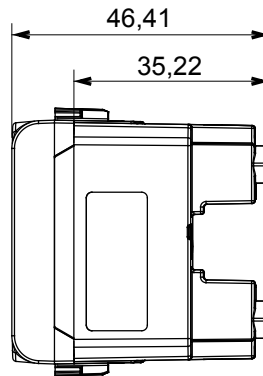

DIMENSIONAL

TECHNICAL SYMBOLOGY

STANDARDS/APPROVALS