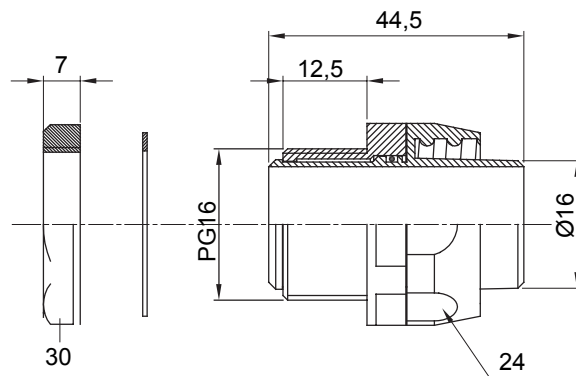

Product Data Sheet

DX54417

DF Range

Straight and revolving coupling device for sheath with IP54 protection degree.

Colour	Grey RAL 7035	IP degree	IP54
PG pitch	16	Sheath Ø (mm)	16
Type of pitch	PG16	Type	Revolving
Electrocod	210		

DIMENSIONAL

TECHNICAL SYMBOLOGY

IP

IP54

STANDARDS/APPROVALS