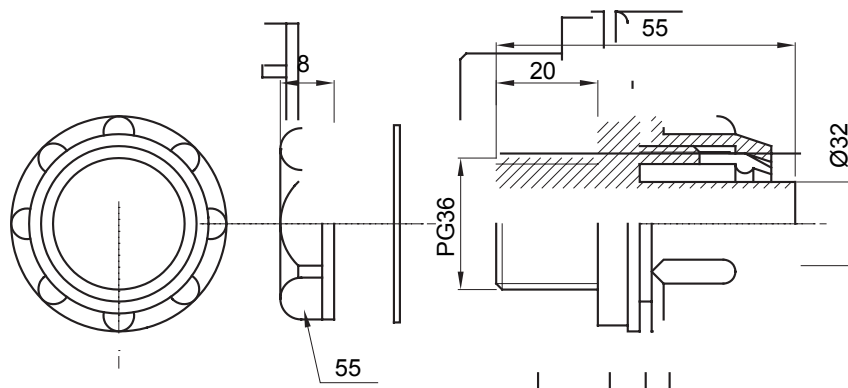

Straight and revolving coupling device for sheath with IP54 protection degree.

Colour	Grey RAL 7035	IP degree	IP54
PG pitch	36	Sheath Ø (mm)	32
Type	Fixed	Electrocod	210

### DIMENSIONAL