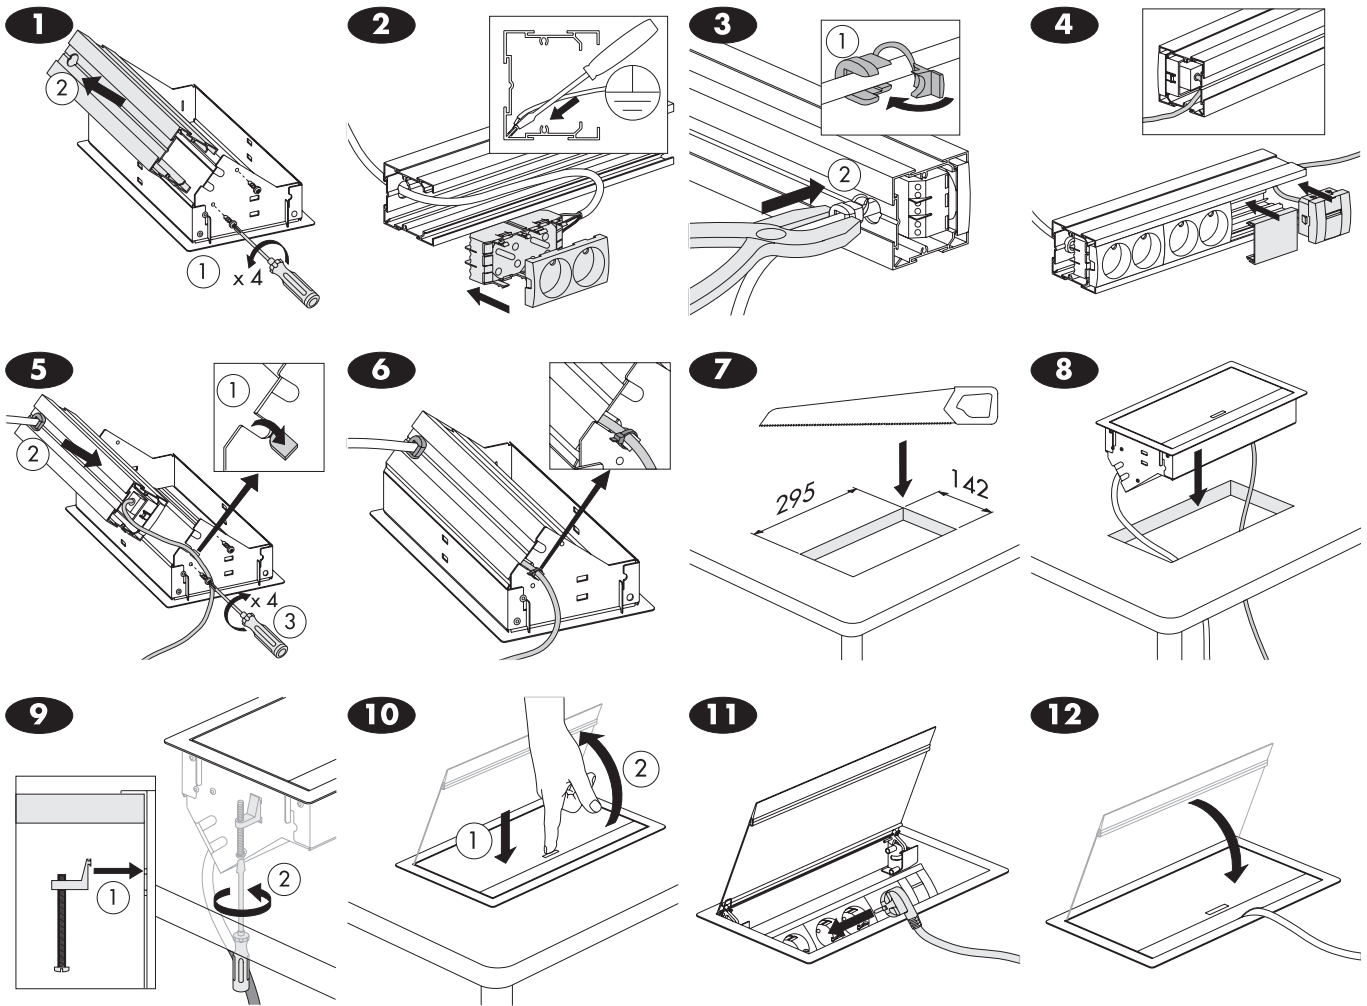

Desk box with flip lid

ISM20410
INS40703

Installation

Installation of cable basket