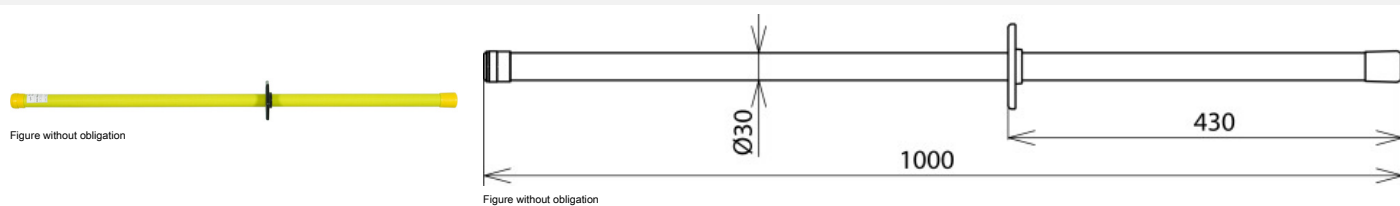

ES SK 1000 (761 010)

Type	ES SK 1000
Part No.	761 010
Total length (l _g)	1000 mm
Length (handle) (l _h)	430 mm
Max. load on the operating head	35 kg
Temperature range	-25 °C ... +55 °C
For use in	Indoor and outdoor installations
Material (insulating tube)	Glass-fibre reinforced polyester tube
Diameter	30 mm
Supporting head for	Hexagon shaft (width across flats 19 mm)
Anti-rotation plug-in coupling including end fitting	No
Type of device	Earthing stick
Weight	980 g
Customs tariff number	82055980
GTIN	4013364000155
PU	1 Stk