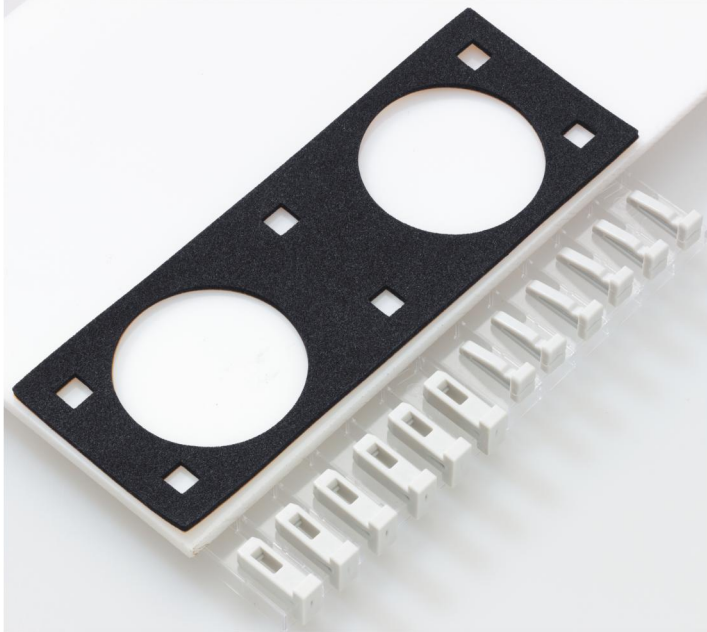

Combi set

STV KS-IP 65

STV KS-IP 65

Combi set

Productnumber: 79100201

Dimensions: 12 x 20,8 x 9,5 mm

For horizontal combination with AKi 05/09 small distributors, complete with wedge connectors and intermediate seals

IP65

Technical Data

electrical characteristics

Type of protection:	IP65
---------------------	------

Dimensions

Width:	12 mm
--------	-------

Length:	20.8 mm
---------	---------

Height:	9.5 mm
---------	--------