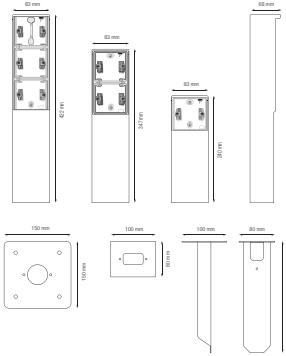

Faster and easier installation:

- all connections terminals are located at the top of the base:
 - to ensure all wires can be cut and stripped at the same length
 - to guarantee more space under the mechanism, so you can easily fold the wires and place the mechanism in the flush-mounting box without the wiring pushing it back up.

Technical data

Splashproof garden post with double socket outlet, side earthing and spike, white. Handmade product: small deviations in form may occur

- Function: – wall socket outlet
 - contact buses with a large contact surface that do not rest on the base in order to be connected
- Maximum MCB rating: 16 A (1.5 mm²) / 20 A (2.5 mm²) (limited by national installation rules)
- Number of mechanisms: 2
- Protection degree: IP55 for the combination of a socket outlet and a splashproof mounting box
- Impact resistance: The combination of a Hydro mechanism and a flush- or surface-mounting box has an impact resistance of IK07 with a minimum temperature of -25 °C and a maximum temperature of 55 °C
- Colour: white (coloured in mass, approximately NCS S 0502 - Y50R, RAL 9010)
- Dimensions (HxWxD): 347 x 83 x 68 mm
- Certification marks: KEMA, ÖVE, SEMKO
- Marking: CE

niko

- Material housing: stainless steel

$\frac{h}{2} \leq \frac{16 A}{250 Vac}$ **CE**

Dimensions

Wiring diagram