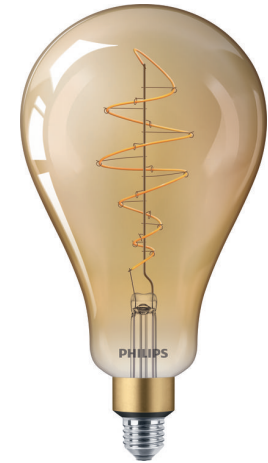

PHILIPS

Eco passport

LED classic-giant 40W E27 A160 GOLD DIM Decorative LEDbulbs

The new Deco collection (bulb) transforms your home with a perfect blend of (warm) white light and a lean, minimalistic lighting experience. With very long lifetime, up to 90% energy savings, no flickering and an instant full level brightness, you will also enjoy soft and evenly distributed light with that trendy and stylish charm for a welcoming harmony in your space.