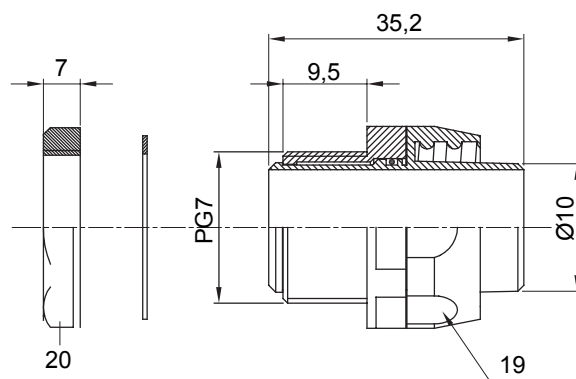

## DX54510

DF Range

Straight and revolving coupling device for sheath with IP54 protection degree.

Colour	Black RAL 9005	IP degree	IP54
PG pitch	7	Sheath Ø (mm)	10
Type	Revolving	Electrocod	210

### DIMENSIONAL