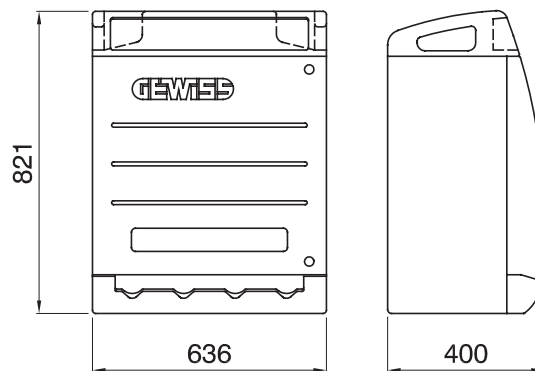

## GW68584F

68 ACS Range

The distribution board for construction sites type Q-BOX are designed to withstand the effects of wear, impact and the stress caused by atmosph. They come in pre-wired versions fitted with interlocked socket-outlets (with or without a fuse-holder) up to 63A, or socket-outlets type IEC 309.. The wired versions are also equipped with accessories like the emergency push-button, lockable doors, stainless steel tear-proof cable-fastening hooks, and built-in transportation handles on the upper part of the board. To ensure the best possible positioning on the construction site, 68 Q-BOX ACS boards can be surface-mounted, floor-mounted or fitted on poles.

Type	Q-BOX 4 ACS	board type	Wired
Colour	Light blue	Outer dim. LxHxD (mm)	636x821x400
Weight (kg)	21	Accordance with Standards	EN 61439-4 (ACS)
Characteristics	UV resistance (EN 62208)	IP degree	IP55
Mechanical resistance	IK10	Glow wire test	650 °C
Thermo-pressure with ball	70 °C	Insulation class	II
Power supply	Fixed plug	No. of poles	2P+E
Power suppliable (kW)	6	Mains switch	RCBO 32A 2P 6 kA 0,03A - AC type
Circuits protection	Fuse	No. socket outlets	4
Socket-outlet 2P+E 16A - IB	4	Emergency push-button	Yes
Electrocod	139		

### DIMENSIONAL