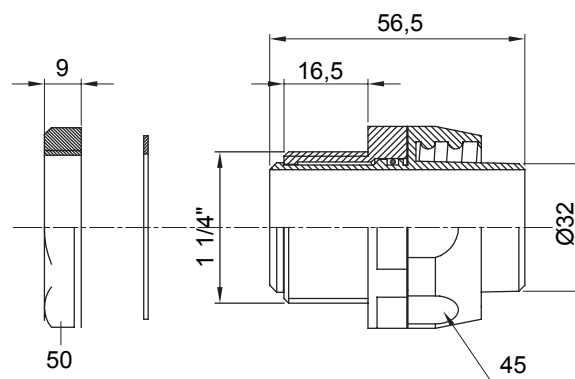

## DX54232

DF Range

Straight and revolving coupling device for sheath with IP54 protection degree.

Colour	Grey RAL 7035	IP degree	IP54
GAS pitch	1 1/4"	Sheath Ø (mm)	32
Type	Revolving	Electrocod	210

### DIMENSIONAL