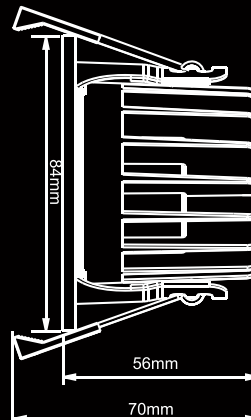

THORGEON

LIGHTING

LED SLIM DOWNLIGHT

03081

Manufactured in PRC

thorgeon

LED
POWER
10W

LUMENS
800

COLOR
CCT

IP65

CUT SIZE
69mm

DIMM
5-100%

Hz
50-60

THORGEON

www.thorgeon.com
SIA "ATTA-1", Daugavgrivas street 77,
Riga, Latvia, LV-1007

4751029897299
Developed in Latvia