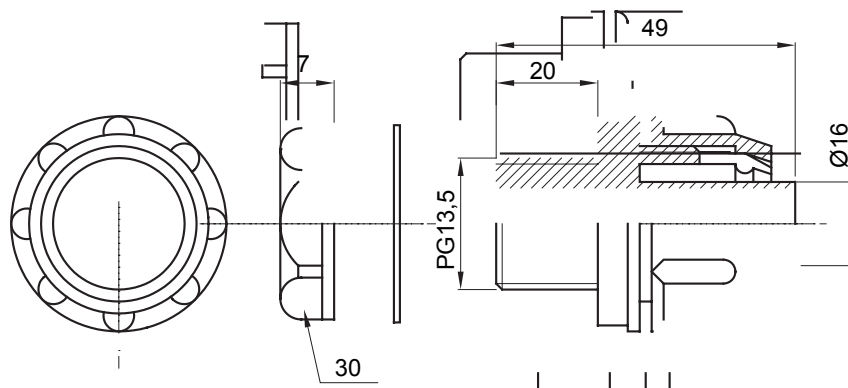

Product Data Sheet

DX56416

DF Range

Straight and revolving coupling device for sheath with IP54 protection degree.

Colour	Grey RAL 7035	IP degree	IP54
PG pitch	13.5	Sheath Ø (mm)	16
Type	Fixed	Electrocod	210

DIMENSIONAL

TECHNICAL SYMBOLOGY

IP

IP54

STANDARDS/APPROVALS