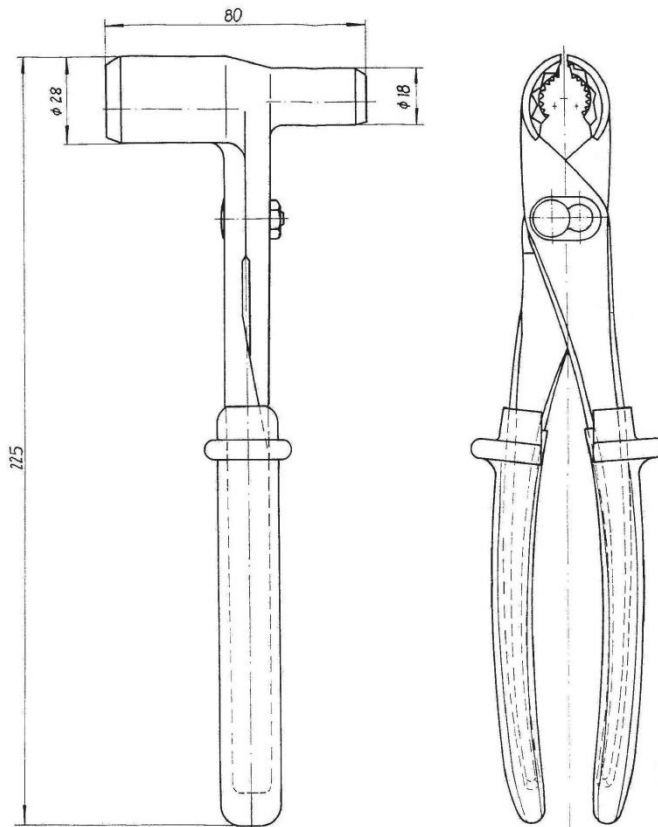

61791260	<b>DATA SHEET</b>	
Valid from: 01.09.2020	<b>SKINMATIC® RZ</b>	

SKINMATIC® RZ is a mounting tool for SKINTOP® and SKINDICHT® cable glands, the tong can also use when the cables are implemented.

**Technical features:**

Wrench Size

14 up to 33mm

Creator: MAU1 /PDP Released: DAMU1/PDP	Document: DB61791260EN Version: 00	Page 1 of 1
---	---------------------------------------	-------------