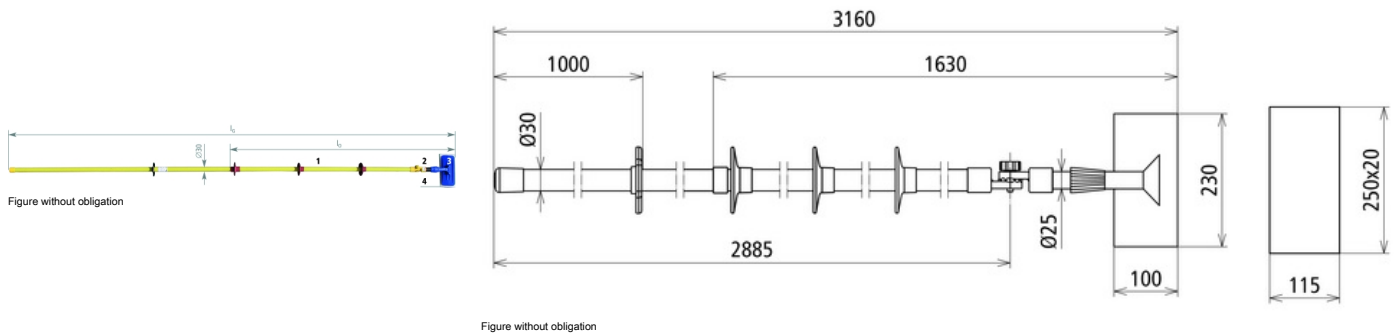

IS 25 ZK RK 3160 (766 340)

- Protection against accidental contact with live parts (e.g. overhead contact lines)
- Adjustable inclination angle of the operating head

Insulating stick kit for cleaning the windscreens of electric locomotives.

Type	IS 25 ZK RK 3160
Part No.	766 340
Nominal voltage U_N a.c.	Up to 25 kV
Nominal voltage U_N d.c.	Up to 7.5 kV
Total length (l_G)	3160 mm
Insertion depth (l_o)	1630 mm
Standard	Wet test in accordance with EN/IEC 61243-1 (DIN VDE 0682-411)
Weight	3 kg
Customs tariff number	96039099
GTIN	4013364125056
PU	1 Stk