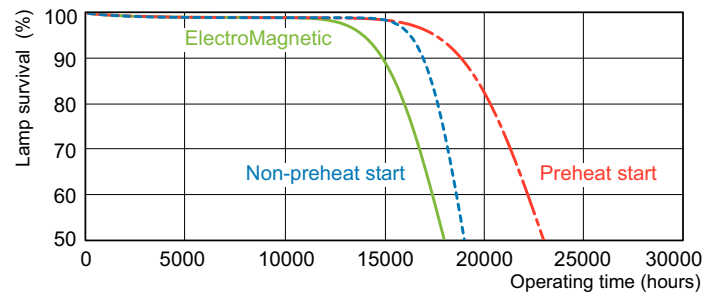

Lifetime

Life Expectancy Diagram - MASTER TL-D Super 80 1m 36W/840 SLV/25

Life Expectancy Diagram - MASTER TL-D Super 80 1m 36W/840 SLV/25