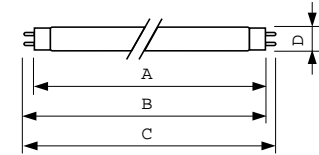

MASTER TL-D Super 80

Numerator - Quantity Per Pack	1
Numerator - Packs per outer box	25
Material number (12NC)	927923084014
Full product name	MASTER TL-D Super 80 1m 36W/840 SLV/25

EAN/UPC - Case	8711500558787

Dimensional drawing

Product	D (max)	A (max)	B (max)	B (min)	C (max)
MASTER TL-D Super 80 1m 36W/840 SLV/25	28 mm	970.0 mm	977.1 mm	974.7 mm	984.2 mm