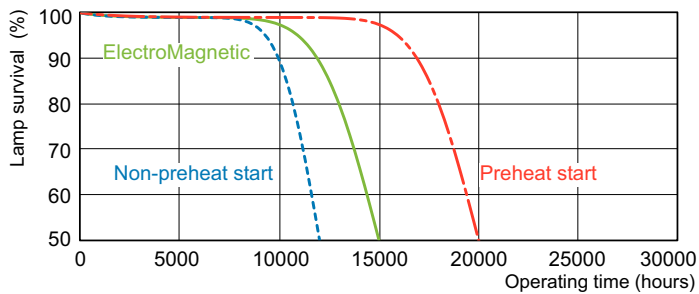

Lifetime

Life Expectancy Diagram - MASTER TL-D Super 80 1m 36W/840 SLV/25

Life Expectancy Diagram - MASTER TL-D Super 80 1m 36W/840 SLV/25