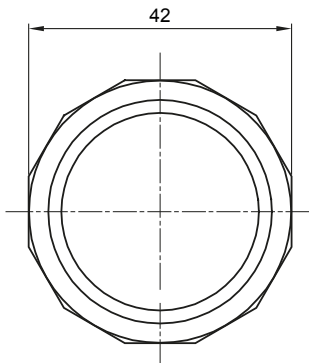

Routing components for rigid protective conduits with IP40 and IP67 protection degree.

Colour	Grey RAL 7035	IP degree	IP67
Conduits Ø (mm)	32	Type of material	Halogen-free in compliance with EN 60754-2
Electrocod	21221		

DIMENSIONAL

TECHNICAL SYMBOLOGY

IP

HF
HALOGEN FREE

IP67

STANDARDS/APPROVALS