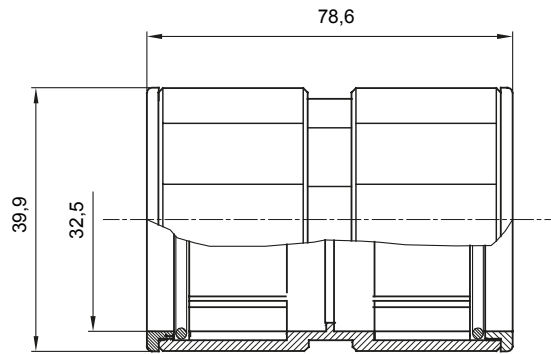

Routing components for rigid protective conduits with IP40 and IP67 protection degree.

Colour	Grey RAL 7035	IP degree	IP67
Conduits Ø (mm)	32	Type of material	Halogen-free in compliance with EN 60754-2
Electrocod	21221		

DIMENSIONAL

TECHNICAL SYMBOLOGY

IP

HF
HALOGEN FREE

IP67

STANDARDS/APPROVALS