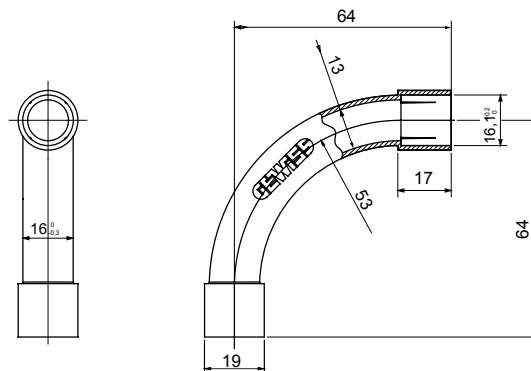

Product Data Sheet

DX40116

RK Range

Routing components for rigid protective conduits with IP40 and IP67 protection degree.

Colour	Grey RAL 7035	IP degree	IP40
Conduits Ø (mm)	16	Type of material	Halogen-free in compliance with EN 60754-2
Electrocod	21221		

DIMENSIONAL

TECHNICAL SYMBOLOGY

IP

HF
HALOGEN FREE

IP40

STANDARDS/APPROVALS

GEWISS S.p.A. Via A. Volta, 1
24069 Cenate Sotto - Bergamo - Italy
tel. +39 035 94 61 11 fax +39 035 94 69 09

www.gewiss.com
sat@gewiss.com
Last update 20/04/2023

Data, measures, designs and pictures are shown only as informative purposes, and could be changed without previous notice