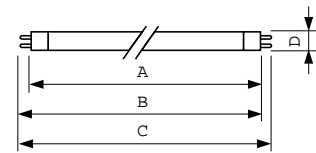

### Product data

General Information		Operating and Electrical	
Cap-Base	G5 [G5]	Power Consumption	54.4 W
Features	na [Not Applicable]	Lamp Current (Nom)	0.455 A
Flux measurement reference	Sphere		
Light Technical		Controls and Dimming	
Color Code	830 [CCT of 3000K]	Dimmable	Yes
Luminous Flux	4,500 lumen		
Color Designation	Warm White (WW)	Mechanical and Housing	
Chromaticity Coordinate X (Nom)	0.44	Bulb Shape	T5 [16 mm (T5)]
Chromaticity Coordinate Y (Nom)	0.403		
Correlated Color Temperature (Nom)	3000 K	Approval and Application	
Luminous Efficacy (rated) (Nom)	83 lm/W	Mercury (Hg) Content (Nom)	1.2 mg
Color rendering index (CRI)	82	Energy Consumption kWh/1000 h	55 kWh
		EPREL Registration Number	423,562

## Dimensional drawing

Product	D (max)	A (max)	B (max)	B (min)	C (max)
MASTER TL5 HO 54W/830 SLV/40	17 mm	1,149.0 mm	1,156.1 mm	1,153.7 mm	1,163.2 mm