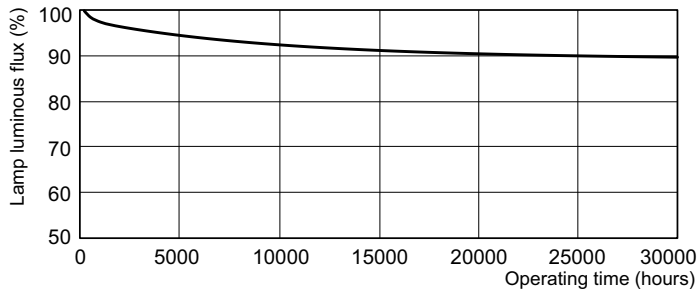

MASTER TL5 High Output

Lifetime

Lumen Maintenance Diagram - MASTER TL5 HO 54W/830 SLV/40