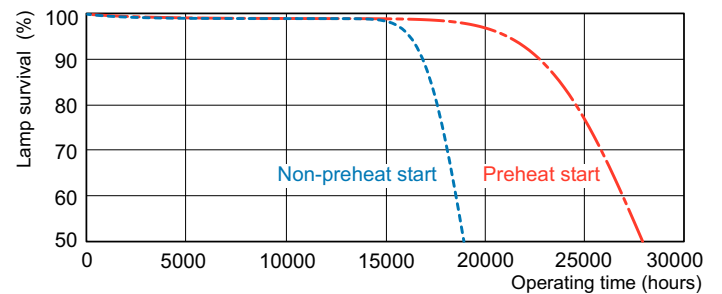

Life Expectancy Diagram - MASTER TL5 HO 54W/830 SLV/40

Life Expectancy Diagram - MASTER TL5 HO 54W/830 SLV/40