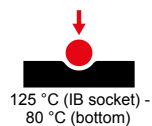

TECHNICAL SYMBOLOGY

IP
IP67

IK
IK08