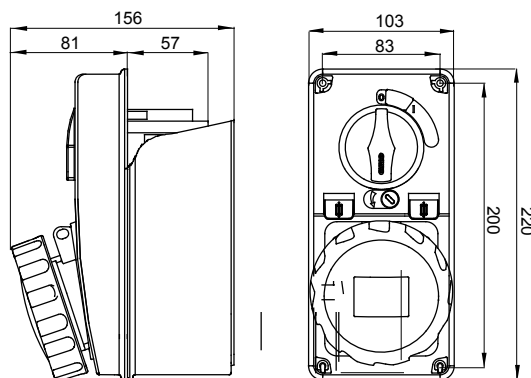

## GW66237N

IB Range

Industrial-type socket-outlets conforming to IEC 309 Standard, with mechanical interlock consisting of a circuit breaker enabling the plug to be connected and disconnected only in the open position, and the switch to close only with the plug inserted. Wide range including models with rotary switch and fuseholder base, AUTOMATIKA with 6kA C characteristic miniature circuit breaker, and version with safety transformer. High application versatility thanks to the possibility of assembly in back-mounting and flush-mounting boxes, and boards of the 68 Q-DIN and Q-MC ranges.

Type of fuse	Ø 10.3x38 mm	Type	Vertical
Fuse breaking capacity	> 50 kA	Thermo-pressure with ball	125 °C (IB socket) - 80 °C (bottom)
Rated insulation voltage (Ui)	500 V	IP degree	IP67
No. of poles	2P+E	Mechanical resistance	IK08
Frequency	50/60 Hz	Operating temperature	-25 +40 °C
Protection	Fuse-holder base (CBF)	With back-mounting box	Yes
Electrocod	2222	Glow wire test	850 °C (IB socket) - 650 °C (bottom)
Colour	Blue	Breaking capacity (Icc)	10 kA
Weight	Max. 1.1 Kg	IB socket outlet rated current (In)	30 A
Rated impulse withstand voltage	4 kV	Rated current (A)	32
Reference h	6	Rated voltage	200 - 250 V

### DIMENSIONAL

### TECHNICAL SYMBOLOGY

**IP**  
IP67

**IK**  
IK08

**GWT**

850 °C (IB socket) - 650 °C (bottom)