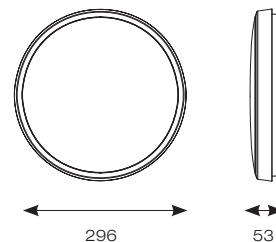

# OCTO Gamma Connected by WiZ

- Ultra slim modern WiZ enabled polycarbonate wall/ceiling light suitable for education and residential applications and ancillary areas
- Matt white finish to body and diffuser with optional chrome trim ring
- Rear fixing bracket and terminal housing for ease of installation
- Tunable between 2700K - 6500K via Wiz App and voice control
- IP54 rating and suitable for bathroom use
- Dimmable via WiZ App

AGAMLED/OCTOW

OCTO  
Embedded

Connected by  
**WiZ**

Chrome Trim Ring Fitted

| INPUT | HERTZ | TEMP         | LIFETIME (HRS) | CRI   | SDCM | BEAM ANGLE | CLASS | IP   | IK   |
|-------|-------|--------------|----------------|-------|------|------------|-------|------|------|
| 230V  | 50Hz  | -5°C to 35°C | L70 54,000     | Ra 80 | 6    | 110°       | 2     | IP54 | IK09 |

| CODE                 | DESCRIPTION   | WATTAGE | CCT         | LUMENS                          | LM/W                        | TRADE          |
|----------------------|---------------|---------|-------------|---------------------------------|-----------------------------|----------------|
| <b>AGAMLED/OCTOW</b> | Tunable White | 19W     | 2700K-6500K | 1500lm (2700K) - 1620lm (6500K) | 82lm (2700K) - 90lm (6500K) | <b>£147.00</b> |