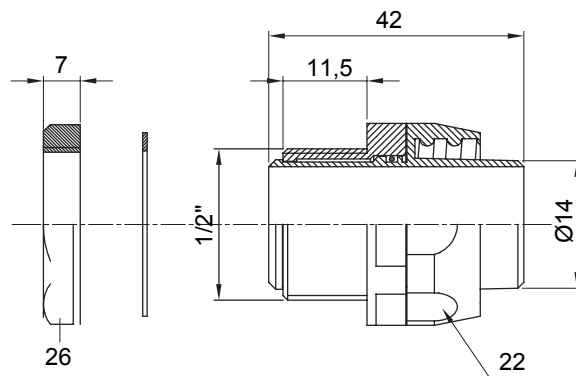

Product Data Sheet

DX54314

DF Range

Straight and revolving coupling device for sheath with IP54 protection degree.

Colour	Black RAL 9005	IP degree	IP54
GAS pitch	1/2"	Sheath Ø (mm)	14
Type	Revolving	Electrocod	210

DIMENSIONAL

TECHNICAL SYMBOLOGY

IP

IP54

STANDARDS/APPROVALS