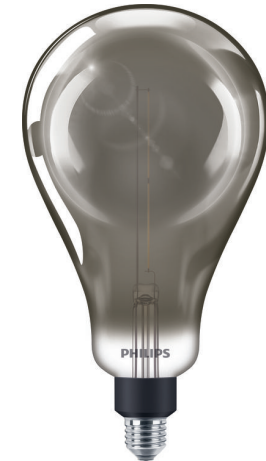

PHILIPS

Eco passport

LED giant 25W E27 A160 4000K smoky D MASTER Value Decorative LED bulbs

The new Deco collection (bulb) transforms your home with a perfect blend of (warm) white light and a lean, minimalistic lighting experience. With very long lifetime, up to 90% energy savings, no flickering and an instant full level brightness, you will also enjoy soft and evenly distributed light with that trendy and stylish charm for a welcoming harmony in your space.