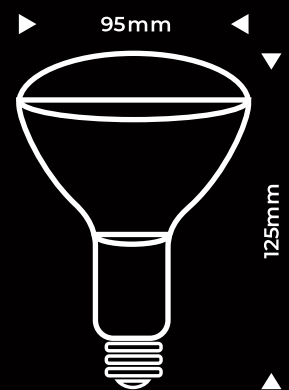

Strada Ștefan cel Mare 2/20,
Strășeni, Moldova

Strada Alexandru Ghica 148,
Alexandria, Romania

www.patronbulbs.com