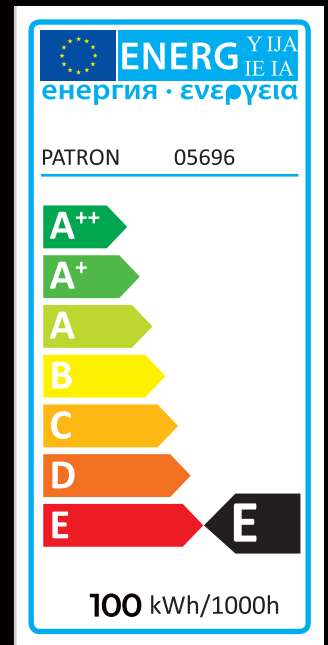

Strada Ștefan cel Mare 2/20,
Strășeni, Moldova

Strada Alexandru Ghica 148,
Alexandria, Romania

www.patronbulbs.com