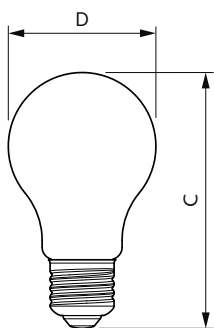

## Dimensional drawing

Product	D	C
MAS LEDBulbND2.3-40W E27840 A60CL G EELA	60 mm	105 mm