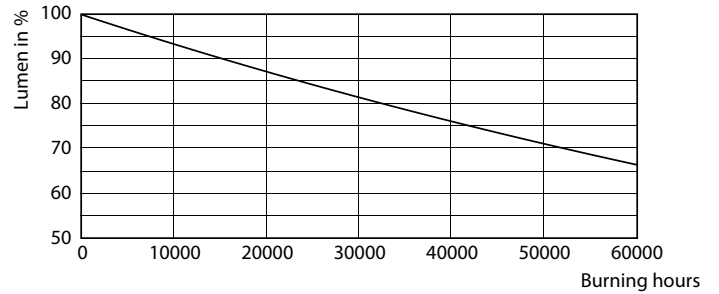

Lumen Maintenance Diagram - MAS LEDBulbND2.3-40W E27840 A60CL G EELA