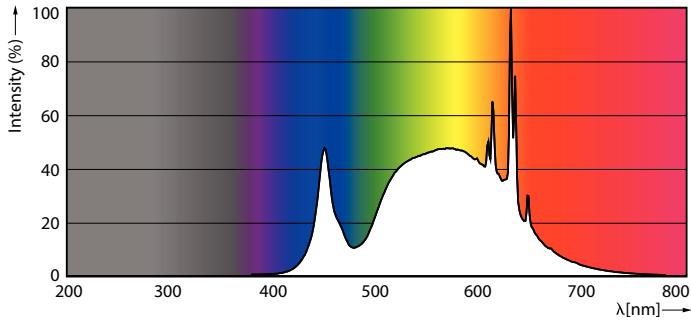

MASTER UltraEfficient LED bulb

Photometric data

Spectral Power Distribution Colour - MAS LEDBulbND2.3-40W E27840
A60CL G EELA