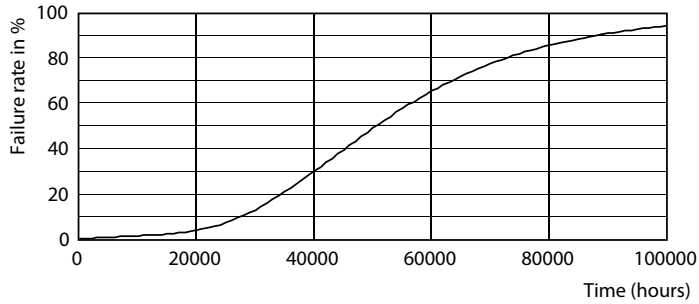

Lifetime

Life Expectancy Diagram - MAS LEDBulbND2.3-40W E27840 A60CL G EELA