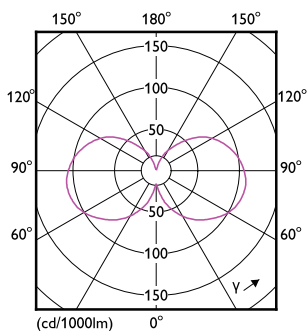

Photometric data

Light Distribution Diagram - MAS LEDBulbND2.3-40W E27840 A60CL G EELA