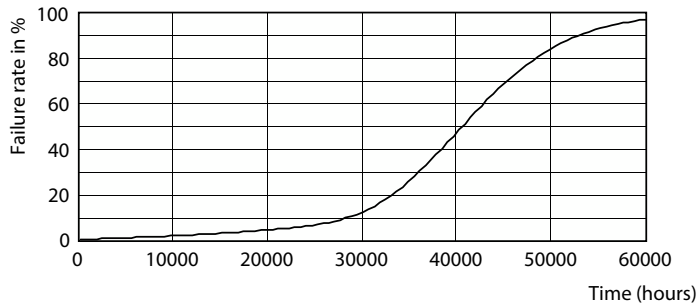

Lifetime

Life Expectancy Diagram - MAS LEExpertColor 20-100W 930 AR111 45D