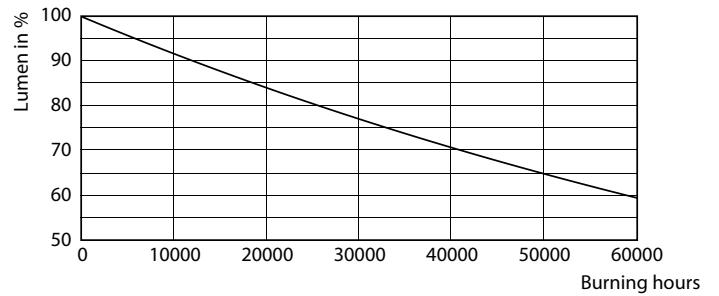

Product data

General Information	
Cap-Base	G53 [G53]
EU RoHS compliant	Yes
Nominal lifetime	40,000 hour(s)
Switching Cycle	50,000
Lighting Technology	LED
Flux measurement reference	Narrow Cone
Brand	Philips
Light Technical	
Color Code	930 [CCT of 3000K]
Beam Angle (Nom)	45 degree(s)
Luminous Flux	1,270 lumen
Luminous Intensity (Nom)	2,200 cd
Color Designation	White (WH)
Correlated Color Temperature (Nom)	3000 K
Luminous Efficacy (rated) (Nom)	63 lm/W
Color Consistency	<4

Color rendering index (CRI)	95
LLMF At End Of Nominal Lifetime (Nom)	70 %
Luminous Flux in 90° Cone (Rated)	1,270 lumen
Operating and Electrical	
Line Frequency	50 to 60 Hz
Input Frequency	50 to 60 Hz
Power Consumption	20 W
Lamp Current (Nom)	2,000 mA
Wattage Equivalent	100 W
Starting Time (Nom)	0.5 s
Warm-up time to 60% light	0.5 s
Power Factor (Fraction)	0.7
Voltage (Nom)	12 V
Voltage (Nom)	12 V
Temperature	
Ambient temperature range	-20 °C to 45 °C

Photometric data

Spectral Power Distribution Colour - MAS LEExpertColor 20-100W 930 AR111 45D

Lifetime

Life Expectancy Diagram - MAS LEExpertColor 20-100W 930 AR111 45D

Lumen Maintenance Diagram - MAS LEExpertColor 20-100W 930 AR111 45D