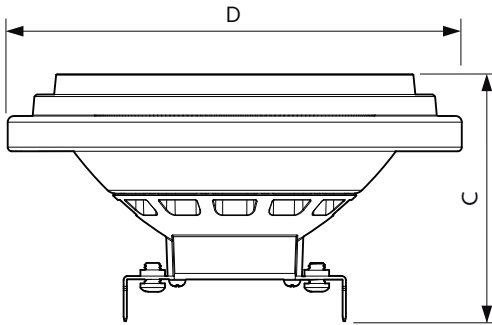

MASTER LEDspot ExpertColor AR111

T-Case Maximum (Nom)	77 °C
Controls and Dimming	
Dimmable	Only with specific dimmers
Mechanical and Housing	
Bulb Finish	Clear
Bulb Shape	AR111
Approval and Application	
Suitable For Accent Lighting	Yes
Energy Consumption kWh/1000 h	20 kWh
EPREL Registration Number	1,122,532

Product Data

Full product code	871951442971000
Order product name	MAS LEDExpertColor 20-100W 930 AR111 45D
Order code	929003479002
Numerator - Quantity Per Pack	1
Numerator - Packs per outer box	6
Material number (12NC)	929003479002
Net weight	0.162 kg
Full product name	MAS LEDExpertColor 20-100W 930 AR111 45D
EAN/UPC - Case	8719514429727

Dimensional drawing

Product	D	C
MAS LEDExpertColor 20-100W 930 AR111 45D	111 mm	62 mm