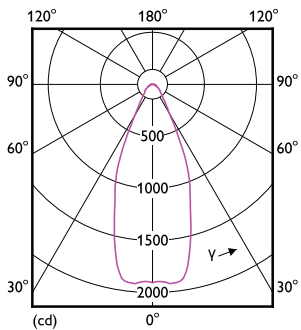

Product data

General Information	
Cap-Base	G53 [G53]
EU RoHS compliant	Yes
Nominal lifetime	40,000 hour(s)
Switching Cycle	50,000
Lighting Technology	LED
Flux measurement reference	Narrow Cone
Brand	Philips
Light Technical	
Color Code	930 [CCT of 3000K]
Beam Angle (Nom)	45 degree(s)
Luminous Flux	1,270 lumen
Luminous Intensity (Nom)	2,200 cd
Color Designation	White (WH)
Correlated Color Temperature (Nom)	3000 K
Luminous Efficacy (rated) (Nom)	63 lm/W
Color Consistency	<4

Color rendering index (CRI)	95
LLMF At End Of Nominal Lifetime (Nom)	70 %
Luminous Flux in 90° Cone (Rated)	1,270 lumen
Operating and Electrical	
Line Frequency	50 to 60 Hz
Input Frequency	50 to 60 Hz
Power Consumption	20 W
Lamp Current (Nom)	2,000 mA
Wattage Equivalent	100 W
Starting Time (Nom)	0.5 s
Warm-up time to 60% light	0.5 s
Power Factor (Fraction)	0.7
Voltage (Nom)	12 V
Voltage (Nom)	12 V
Temperature	
Ambient temperature range	-20 °C to 45 °C

Product Data

Full product code	871951442971000
Order product name	MAS LEDExpertColor 20-100W 930 AR111 45D
Order code	929003479002
Numerator - Quantity Per Pack	1
Numerator - Packs per outer box	6
Material number (12NC)	929003479002
Net weight	0.162 kg
Full product name	MAS LEDExpertColor 20-100W 930 AR111 45D
EAN/UPC - Case	8719514429727

Dimensional drawing

Product	D	C
MAS LEDExpertColor 20-100W 930 AR111 45D	111 mm	62 mm

Photometric data

Light Distribution Diagram - MAS LEDExpertColor 20-100W 930 AR111 45D

MASTER LEDspot ExpertColor AR111