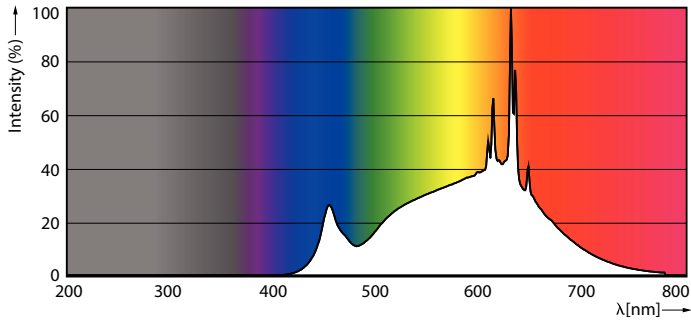

Product data

General Information	
Cap-Base	G53 [G53]
EU RoHS compliant	Yes
Nominal lifetime	40,000 hour(s)
Switching Cycle	50,000
Lighting Technology	LED
Flux measurement reference	Narrow Cone
Brand	Philips
Light Technical	
Color Code	930 [CCT of 3000K]
Beam Angle (Nom)	45 degree(s)
Luminous Flux	1,270 lumen
Luminous Intensity (Nom)	2,200 cd
Color Designation	White (WH)
Correlated Color Temperature (Nom)	3000 K
Luminous Efficacy (rated) (Nom)	63 lm/W
Color Consistency	<4

Color rendering index (CRI)	95
LLMF At End Of Nominal Lifetime (Nom)	70 %
Luminous Flux in 90° Cone (Rated)	1,270 lumen
Operating and Electrical	
Line Frequency	50 to 60 Hz
Input Frequency	50 to 60 Hz
Power Consumption	20 W
Lamp Current (Nom)	2,000 mA
Wattage Equivalent	100 W
Starting Time (Nom)	0.5 s
Warm-up time to 60% light	0.5 s
Power Factor (Fraction)	0.7
Voltage (Nom)	12 V
Voltage (Nom)	12 V
Temperature	
Ambient temperature range	-20 °C to 45 °C

Dimensional drawing

Product	D	C
MAS LEDExpertColor 20-100W 930 AR111 45D	111 mm	62 mm

Photometric data

Light Distribution Diagram - MAS LEDExpertColor 20-100W 930 AR111 45D

MASTER LEDspot ExpertColor AR111

Photometric data

Spectral Power Distribution Colour - MAS LEExpertColor 20-100W 930 AR111 45D

Lifetime

Life Expectancy Diagram - MAS LEExpertColor 20-100W 930 AR111 45D

Lumen Maintenance Diagram - MAS LEExpertColor 20-100W 930 AR111 45D