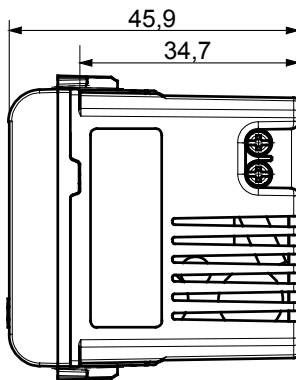

Product Data Sheet

GW14449

CHORUSMART - Domestic range

Wide range of control devices, sockets for power supply (conforming to national and international standards) signal pick-up, climate control, comfort management, technical alarm signalling and emergency lighting management. The ChoruSmart modular devices are available in five colours, glossy white, satin white, natural beige, satin black and lacquered titanium and in various sizes from 1/2, 1, 2 and 3 modules. Thanks to the mounting supports for rectangular, square and round boxes, endless combinations can be created with the ChoruSmart range of plates.

Category	USB power supply	Colour	Glossy Titanium
Supply voltage	100 ÷ 240 V ac - 50/60 Hz	Standard	IEC 62368-1:2018; EN 61000-6-1; EN 61000-6-3
Wiring terminals	With screw	Terminal tightening capacity stranded cables (mm²)	min. 1 - max. 1,5 mm²
Terminal tightening capacity solid cables (mm²)	min. 1 - max. 1,5 mm²	Material	Technopolymer
Electrocod	0144		

DIMENSIONAL

STANDARDS/APPROVALS