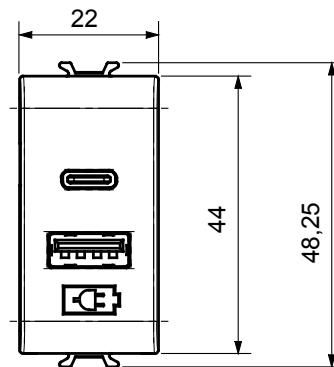

Product Data Sheet

GW14449

CHORUSMART - Domestic range

Wide range of control devices, sockets for power supply (conforming to national and international standards) signal pick-up, climate control, comfort management, technical alarm signalling and emergency lighting management. The ChoruSmart modular devices are available in five colours, glossy white, satin white, natural beige, satin black and lacquered titanium and in various sizes from 1/2, 1, 2 and 3 modules. Thanks to the mounting supports for rectangular, square and round boxes, endless combinations can be created with the ChoruSmart range of plates.

Category	USB power supply	Colour	Glossy Titanium
Supply voltage	100 ÷ 240 V ac - 50/60 Hz	Standard	IEC 62368-1:2018; EN 61000-6-1; EN 61000-6-3
Wiring terminals	With screw	Terminal tightening capacity stranded cables (mm²)	min. 1 - max. 1,5 mm²
Terminal tightening capacity solid cables (mm²)	min. 1 - max. 1,5 mm²	Material	Technopolymer
Electrocod	0144		

DIMENSIONAL

STANDARDS/APPROVALS