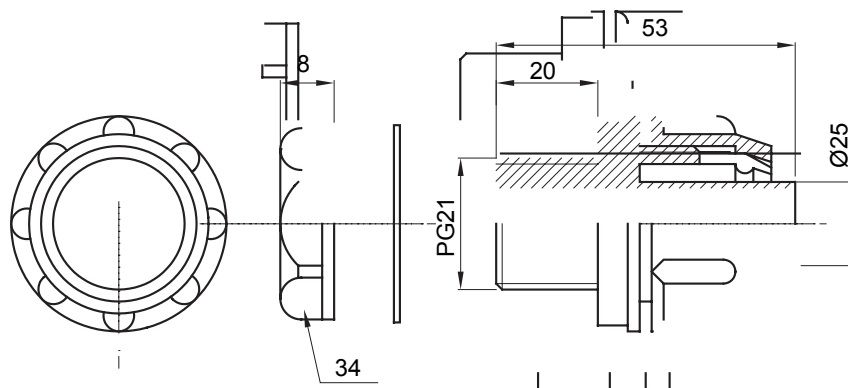

Product Data Sheet

DX56425

DF Range

Straight and revolving coupling device for sheath with IP54 protection degree.

Colour	Grey RAL 7035	IP degree	IP54
PG pitch	21	Sheath Ø (mm)	25
Type	Fixed	Electrocod	210

DIMENSIONAL

TECHNICAL SYMBOLOGY

IP

IP54

STANDARDS/APPROVALS