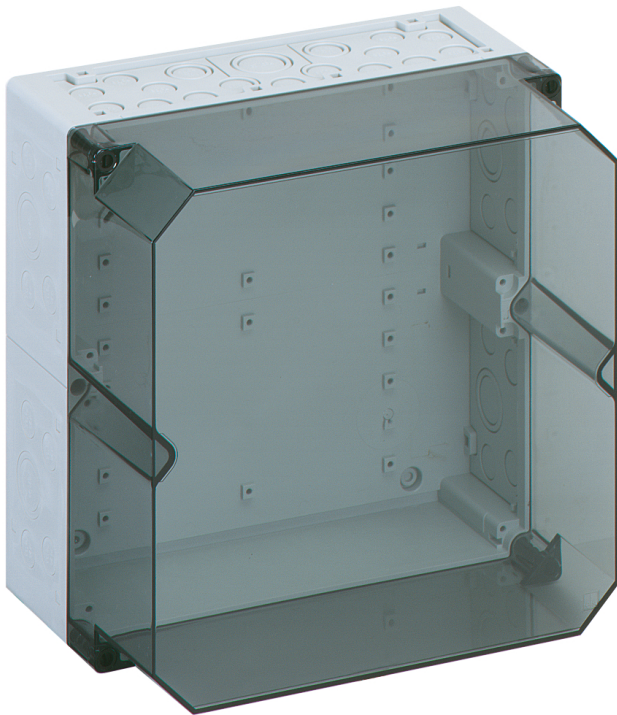

Empty enclosure

AKi 2-th

AKi 2-th

Empty enclosure

CUSTOMIZABLE

Productnumber: 74790201

Dimensions: 300 x 300 x 209 mm

Empty enclosure, with protection class IP65, Polycarbonate, $U_i=690V$ AC, $U_i=1000V$ DC, Internal fastening points, for installations in the industrial arena and protected outside areas

Box: Polycarbonate, Lid: Polycarbonate, transparent, Push-out membranes, M20/M25/M32/M40, (56 Side)

Accessories supplied:

10 Double-membrane seal IP66 M20 sealing area 7 - 12 mm, 2 Double-membrane seals IP66 M25 sealing area 9 - 16 mm, 2 Double-membrane seal M32 sealing area 14 - 21 mm, 1 Double-membrane seal IP66 M40 sealing area 19 - 28 mm

Dimensions

Width:	300 mm
Length:	300 mm
Height:	209 mm

Material characteristics

suitable for exterior use:	yes
Industry quality:	yes
Halogen free:	yes
Flammability class according with UL94:	V2
Glow-wire flammability according to EN 60695-2-11:	960 °C

mechanical properties

Type of fastening:	Wall/ceiling mounting
Impact strength:	IK08
Sealable:	yes
Cover screw torque:	1.2 Nm
Stackable:	yes
Type of top part:	Cover

Ambient conditions

max. relative humidity 25°C:	95 %
max. relative humidity 40°C:	50 %
Min. ambient temperature:	-35 °C
Max. ambient temperature:	80 °C
24h ambient temperature:	60 °C