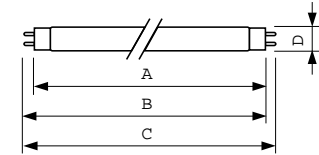

Product data

General Information		Lamp Current (Nom)	
Cap-Base	G13 [Medium Bi-Pin Fluorescent]		0.295 A
Flux measurement reference	Sphere	Controls and Dimming	
Light Technical		Dimmable	Yes
Color Code	830 [CCT of 3000K]	Mechanical and Housing	
Luminous Flux	2,020 lumen	Bulb Shape	T8 [26 mm (T8)]
Color Designation	Warm White (WW)	Approval and Application	
Chromaticity Coordinate X (Nom)	0.44	Mercury (Hg) Content (Nom)	1.7 mg
Chromaticity Coordinate Y (Nom)	0.403	Energy Consumption kWh/1000 h	24 kWh
Correlated Color Temperature (Nom)	3000 K	EPREL Registration Number	423,412
Luminous Efficacy (rated) (Nom)	89 lm/W	Product Data	
Color rendering index (CRI)	82	Full product code	871150055863340
Operating and Electrical		Order product name	MASTER TL-D Super 80 23W/830 SLV/25
Power Consumption	23.4 W	Order code	927922583014

Dimensional drawing

Product	D (max)	A (max)	B (max)	B (min)	C (max)
MASTER TL-D Super 80 23W/830 SLV/25	28 mm	970.0 mm	977.1 mm	974.7 mm	984.2 mm

Photometric data

Spectral Power Distribution Colour - MASTER TL-D Super 80 23W/830 SLV/25