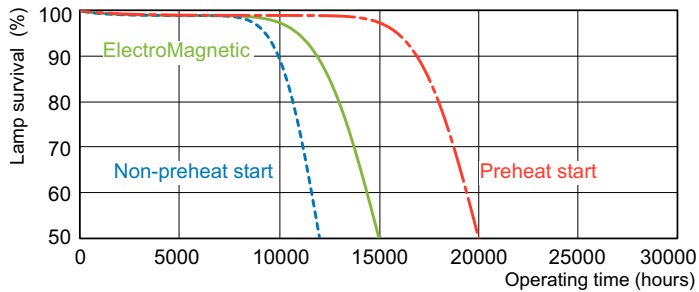

Dimensional drawing

Product	D (max)	A (max)	B (max)	B (min)	C (max)
MASTER TL-D Super 80 23W/830 SLV/25	28 mm	970.0 mm	977.1 mm	974.7 mm	984.2 mm

Photometric data

Spectral Power Distribution Colour - MASTER TL-D Super 80 23W/830 SLV/25

Lifetime

Life Expectancy Diagram - MASTER TL-D Super 80 23W/830 SLV/25

Life Expectancy Diagram - MASTER TL-D Super 80 23W/830 SLV/25

MASTER TL-D Super 80

Lifetime

Lumen Maintenance Diagram - MASTER TL-D Super 80 23W/830 SLV/25