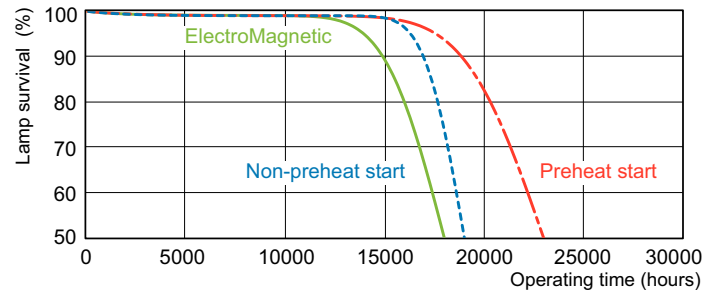

Dimensional drawing

Product	D (max)	A (max)	B (max)	B (min)	C (max)
MASTER TL-D Super 80 23W/830 SLV/25	28 mm	970.0 mm	977.1 mm	974.7 mm	984.2 mm

Photometric data

Spectral Power Distribution Colour - MASTER TL-D Super 80 23W/830 SLV/25

Lifetime

Life Expectancy Diagram - MASTER TL-D Super 80 23W/830 SLV/25

Life Expectancy Diagram - MASTER TL-D Super 80 23W/830 SLV/25

MASTER TL-D Super 80

Lifetime

Lumen Maintenance Diagram - MASTER TL-D Super 80 23W/830 SLV/25