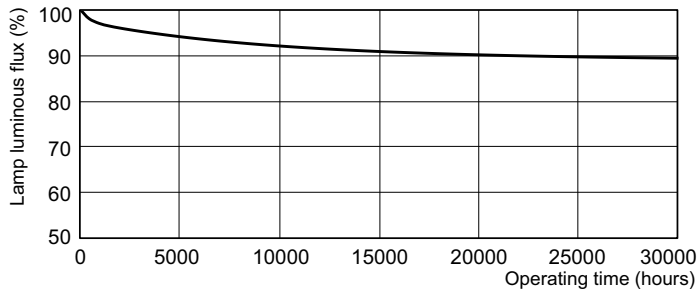

Product data

General Information		Lamp Current (Nom)	
Cap-Base	G13 [Medium Bi-Pin Fluorescent]		0.295 A
Flux measurement reference	Sphere	Controls and Dimming	
Light Technical		Dimmable	Yes
Color Code	830 [CCT of 3000K]	Mechanical and Housing	
Luminous Flux	2,020 lumen	Bulb Shape	T8 [26 mm (T8)]
Color Designation	Warm White (WW)	Approval and Application	
Chromaticity Coordinate X (Nom)	0.44	Mercury (Hg) Content (Nom)	1.7 mg
Chromaticity Coordinate Y (Nom)	0.403	Energy Consumption kWh/1000 h	24 kWh
Correlated Color Temperature (Nom)	3000 K	EPREL Registration Number	423,412
Luminous Efficacy (rated) (Nom)	89 lm/W	Product Data	
Color rendering index (CRI)	82	Full product code	871150055863340
Operating and Electrical		Order product name	MASTER TL-D Super 80 23W/830 SLV/25
Power Consumption	23.4 W	Order code	927922583014

Dimensional drawing

Product	D (max)	A (max)	B (max)	B (min)	C (max)
MASTER TL-D Super 80 23W/830 SLV/25	28 mm	970.0 mm	977.1 mm	974.7 mm	984.2 mm

Photometric data

Spectral Power Distribution Colour - MASTER TL-D Super 80 23W/830 SLV/25

Lifetime

Life Expectancy Diagram - MASTER TL-D Super 80 23W/830 SLV/25

Life Expectancy Diagram - MASTER TL-D Super 80 23W/830 SLV/25

MASTER TL-D Super 80

Lifetime

Lumen Maintenance Diagram - MASTER TL-D Super 80 23W/830 SLV/25