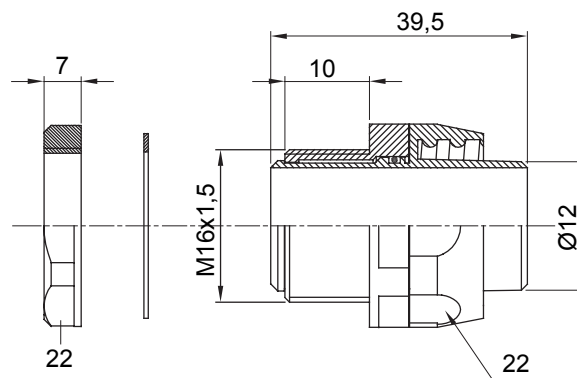

Product Data Sheet

DX54012

DF Range

Straight and revolving coupling device for sheath with IP54 protection degree.

Colour	Grey RAL 7035	IP degree	IP54
ISO pitch	M 16x1.5	Sheath Ø (mm)	12
Type	Revolving	Electrocod	210

DIMENSIONAL

TECHNICAL SYMBOLOGY

IP

IP54

STANDARDS/APPROVALS